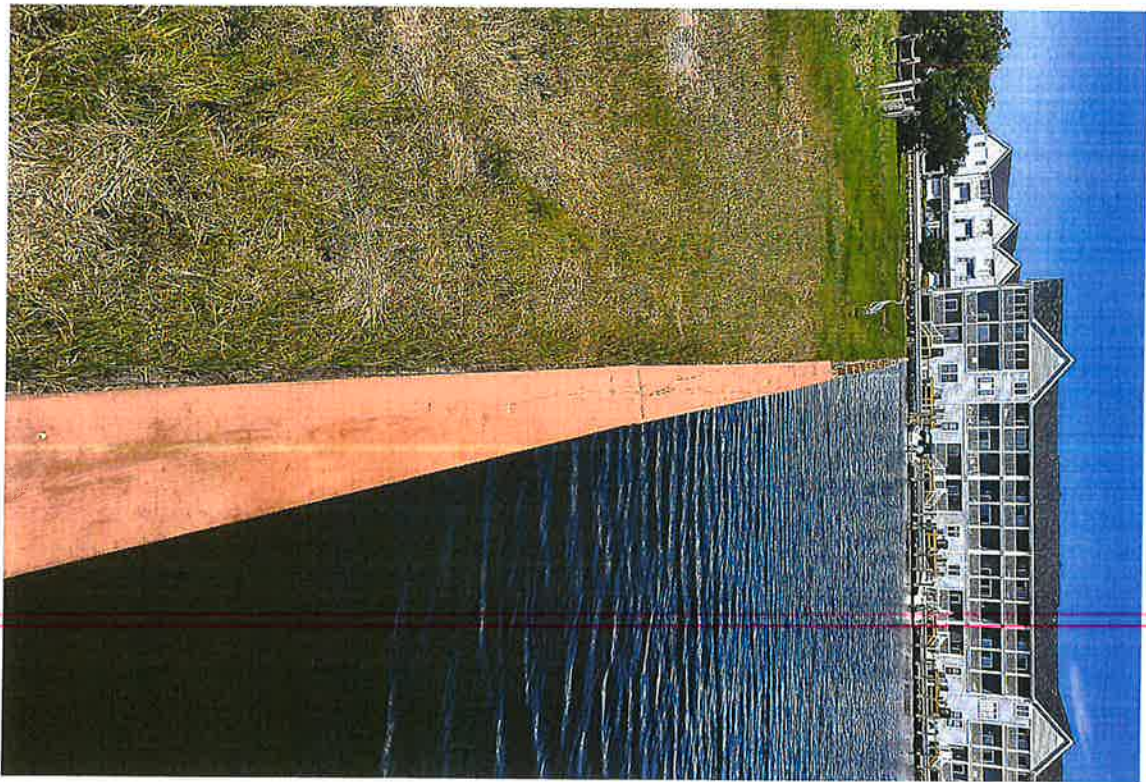

PHOTO 1 EXISTING BOAT DOCK
EAST LAKEON

PHOTO 2 ORIGINAL BOAT MOORINGS
& BUMPERS EAST LAKEON

PHOTO 3 EAST DOCKPILES & LADDER
EXISTING ALONG NORTH
LAKEON FRONTAGE

PHOTO 4 NORTH LAKEON FRONTAGE
& VIEW OF LIGHTHOUSE VIEW
CONDOMINIUM ASSOCIATION 24 SUP
MARINA

PHOTO 5 - EXISTING MOORINGS
LOCATION: BARKSHUTE WEST
WATER

PHOTO 6
EXISTING DOCK WEST
WATER