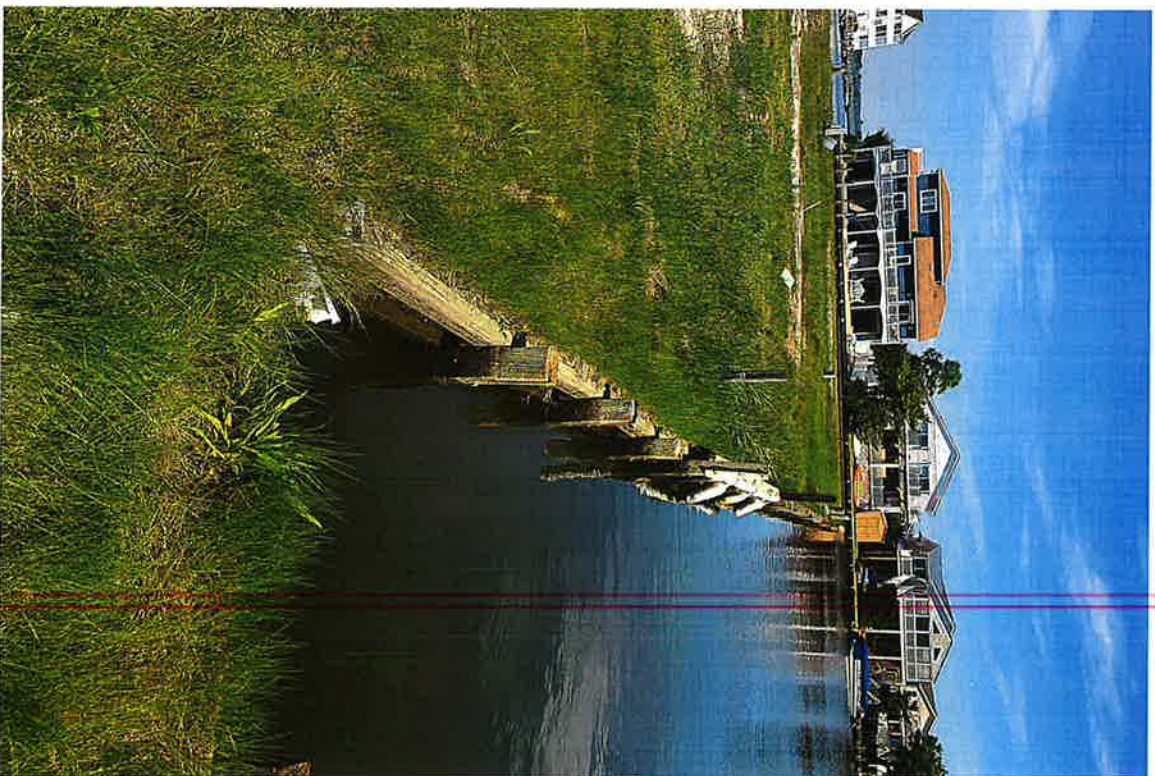

PHOTO 1 EXISTING BOAT DOCK
EAST LAKEON

PHOTO 2 ORIGINAL BOAT MOORINGS
& BUMPERS EAST LAKEON

PHOTO 3 EAST DOCKPILES & LADDER
EXISTING ALONG NORTH
LAKEON FRONTAGE

PHOTO 4 NORTH LAKEON FRONTAGE
& VIEW OF LIGHTHOUSE VIEW
CONDOMINIUM ASSOCIATION 24 SUP
MARINA

PHOTO 5 - EXISTING MOORINGS
LOCATION: BARKSHUTE WEST
WATER

PHOTO 6
EXISTING DOCK WEST
WATER