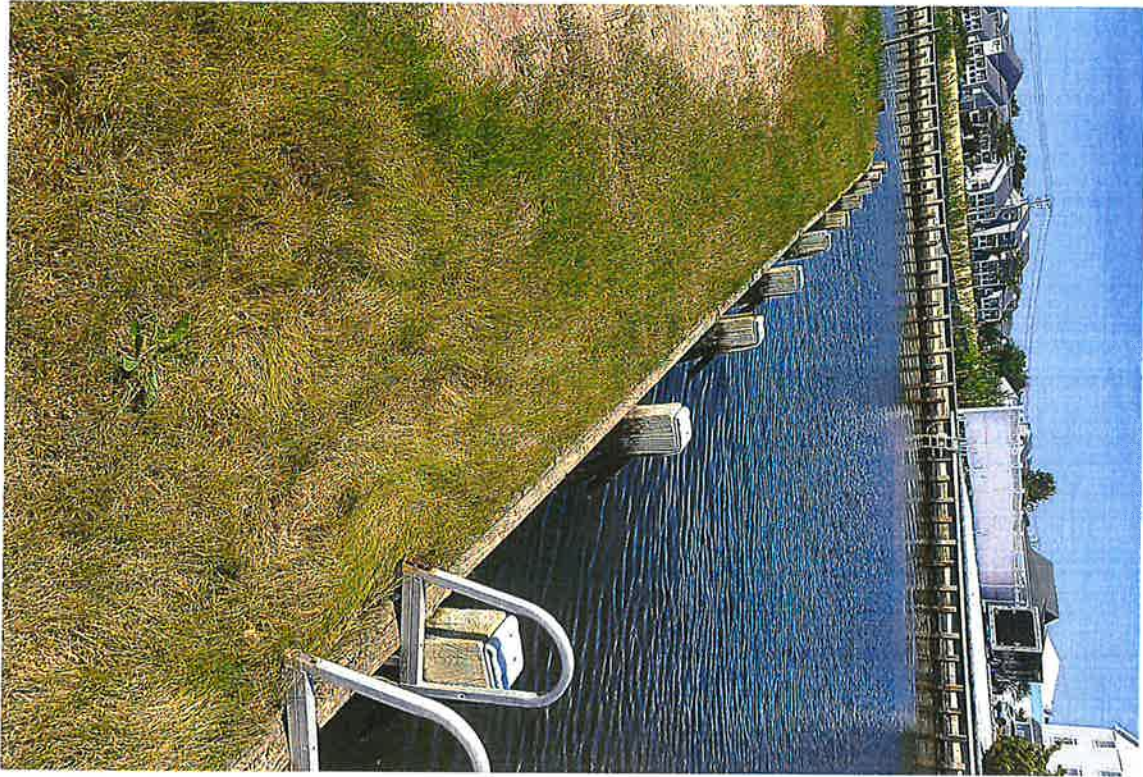

PHOTO 1 EXISTING BOAT DOCK
EAST LAKEON

PHOTO 2 ORIGINAL BOAT MOORINGS
& BUMPERS EAST LAKEON

PHOTO 3 EAST DOCKPILES & LADDER
EXISTING ALONG NORTH
LAKEON FRONTAGE

PHOTO 4 NORTH LAKEON FRONTAGE
& VIEW OF LIGHTHOUSE VIEW
CONDOMINIUM ASSOCIATION 24 SUP
MARINA

PHOTO 5 - EXISTING MOORINGS
LOCATION: BARKSHUTE WEST
WATER

PHOTO 6
EXISTING DOCK WEST
WATER