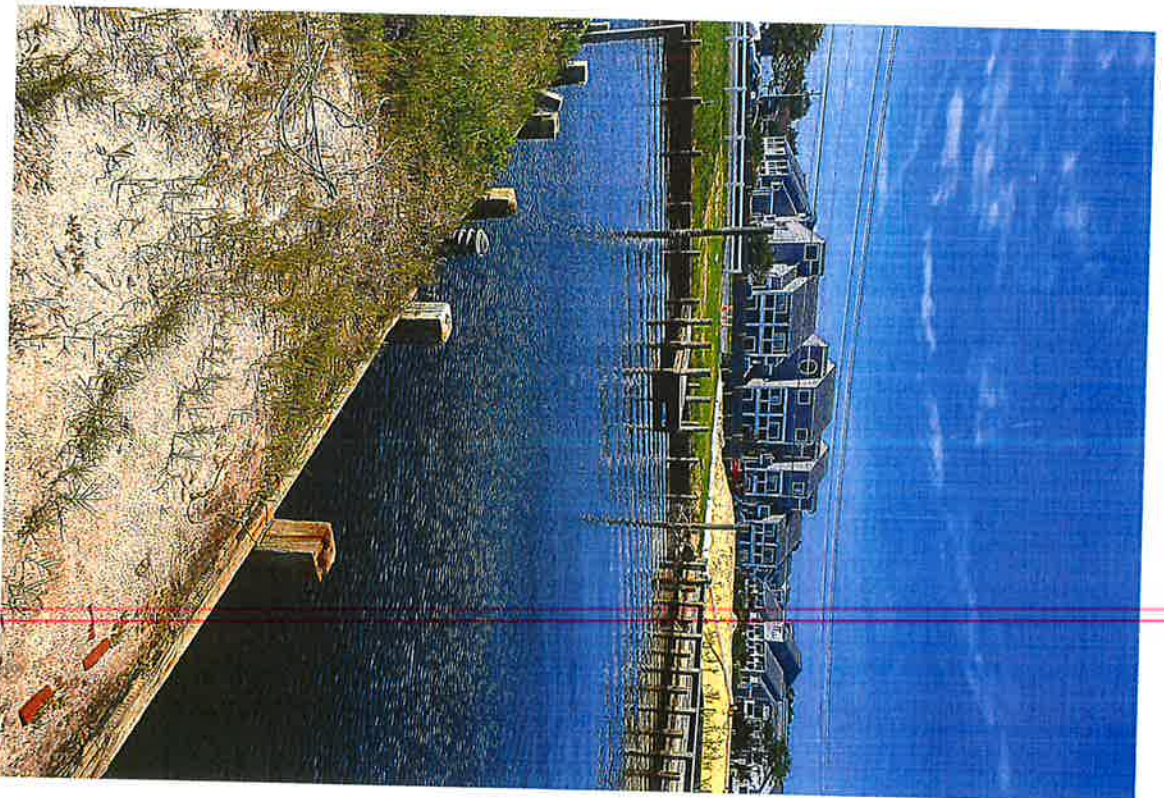

PHOTO 1 EXISTING BOAT DOCK
EAST LAKEON

PHOTO 2 ORIGINAL BOAT MOORINGS
& BUMPERS EAST LAKEON

PHOTO 3 EAST DOCKPILES & LADDER
EXISTING ALONG NORTH
LAKEON FRONTAGE

PHOTO 4 NORTH LAKEON FRONTAGE
& VIEW OF LIGHTHOUSE VIEW
CONDOMINIUM ASSOCIATION 24 SUP
MARINA

PHOTO 5 - EXISTING MOORINGS
LOCATION: BARKSHUTE WEST
WATER

PHOTO 6
EXISTING DOCK WEST
WATER