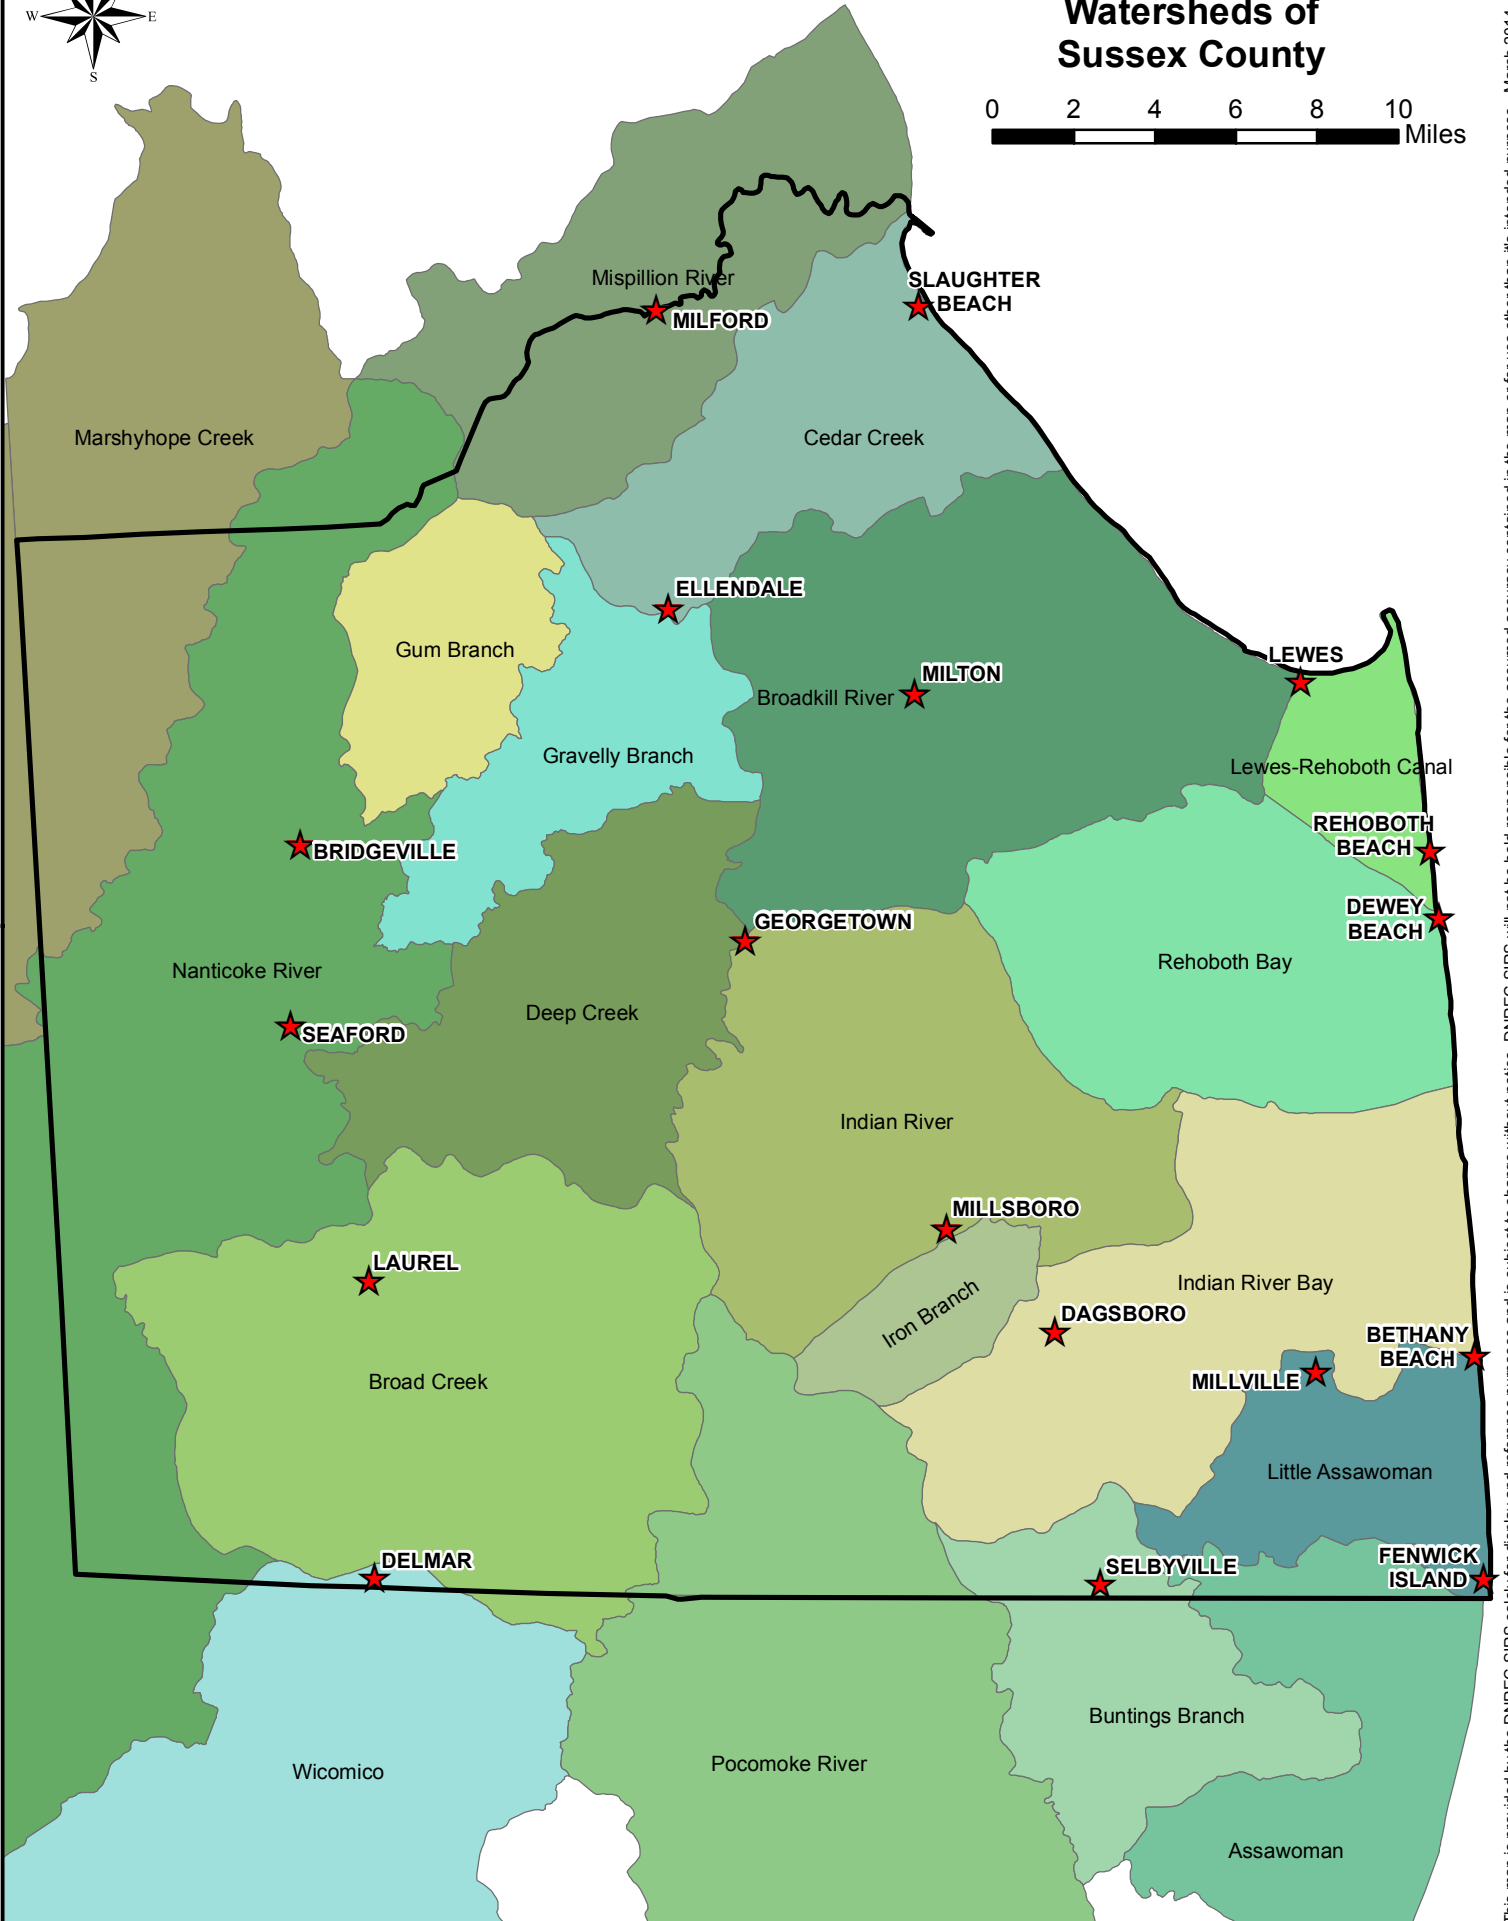

This map is provided by the DNREC-SIRS solely for display and reference purposes and is subject to change without notice. DNREC-SIRS will not be held responsible for the assumed accuracy contained in the map or for use other than its intended purpose. March 2014

Watersheds of Sussex County

This map is provided by the DNREC-SIRS solely for display and reference purposes and is subject to change without notice. DNREC-SIRS will not be held responsible for the assumed accuracy contained in the map or for use other than its intended purpose. March 2014