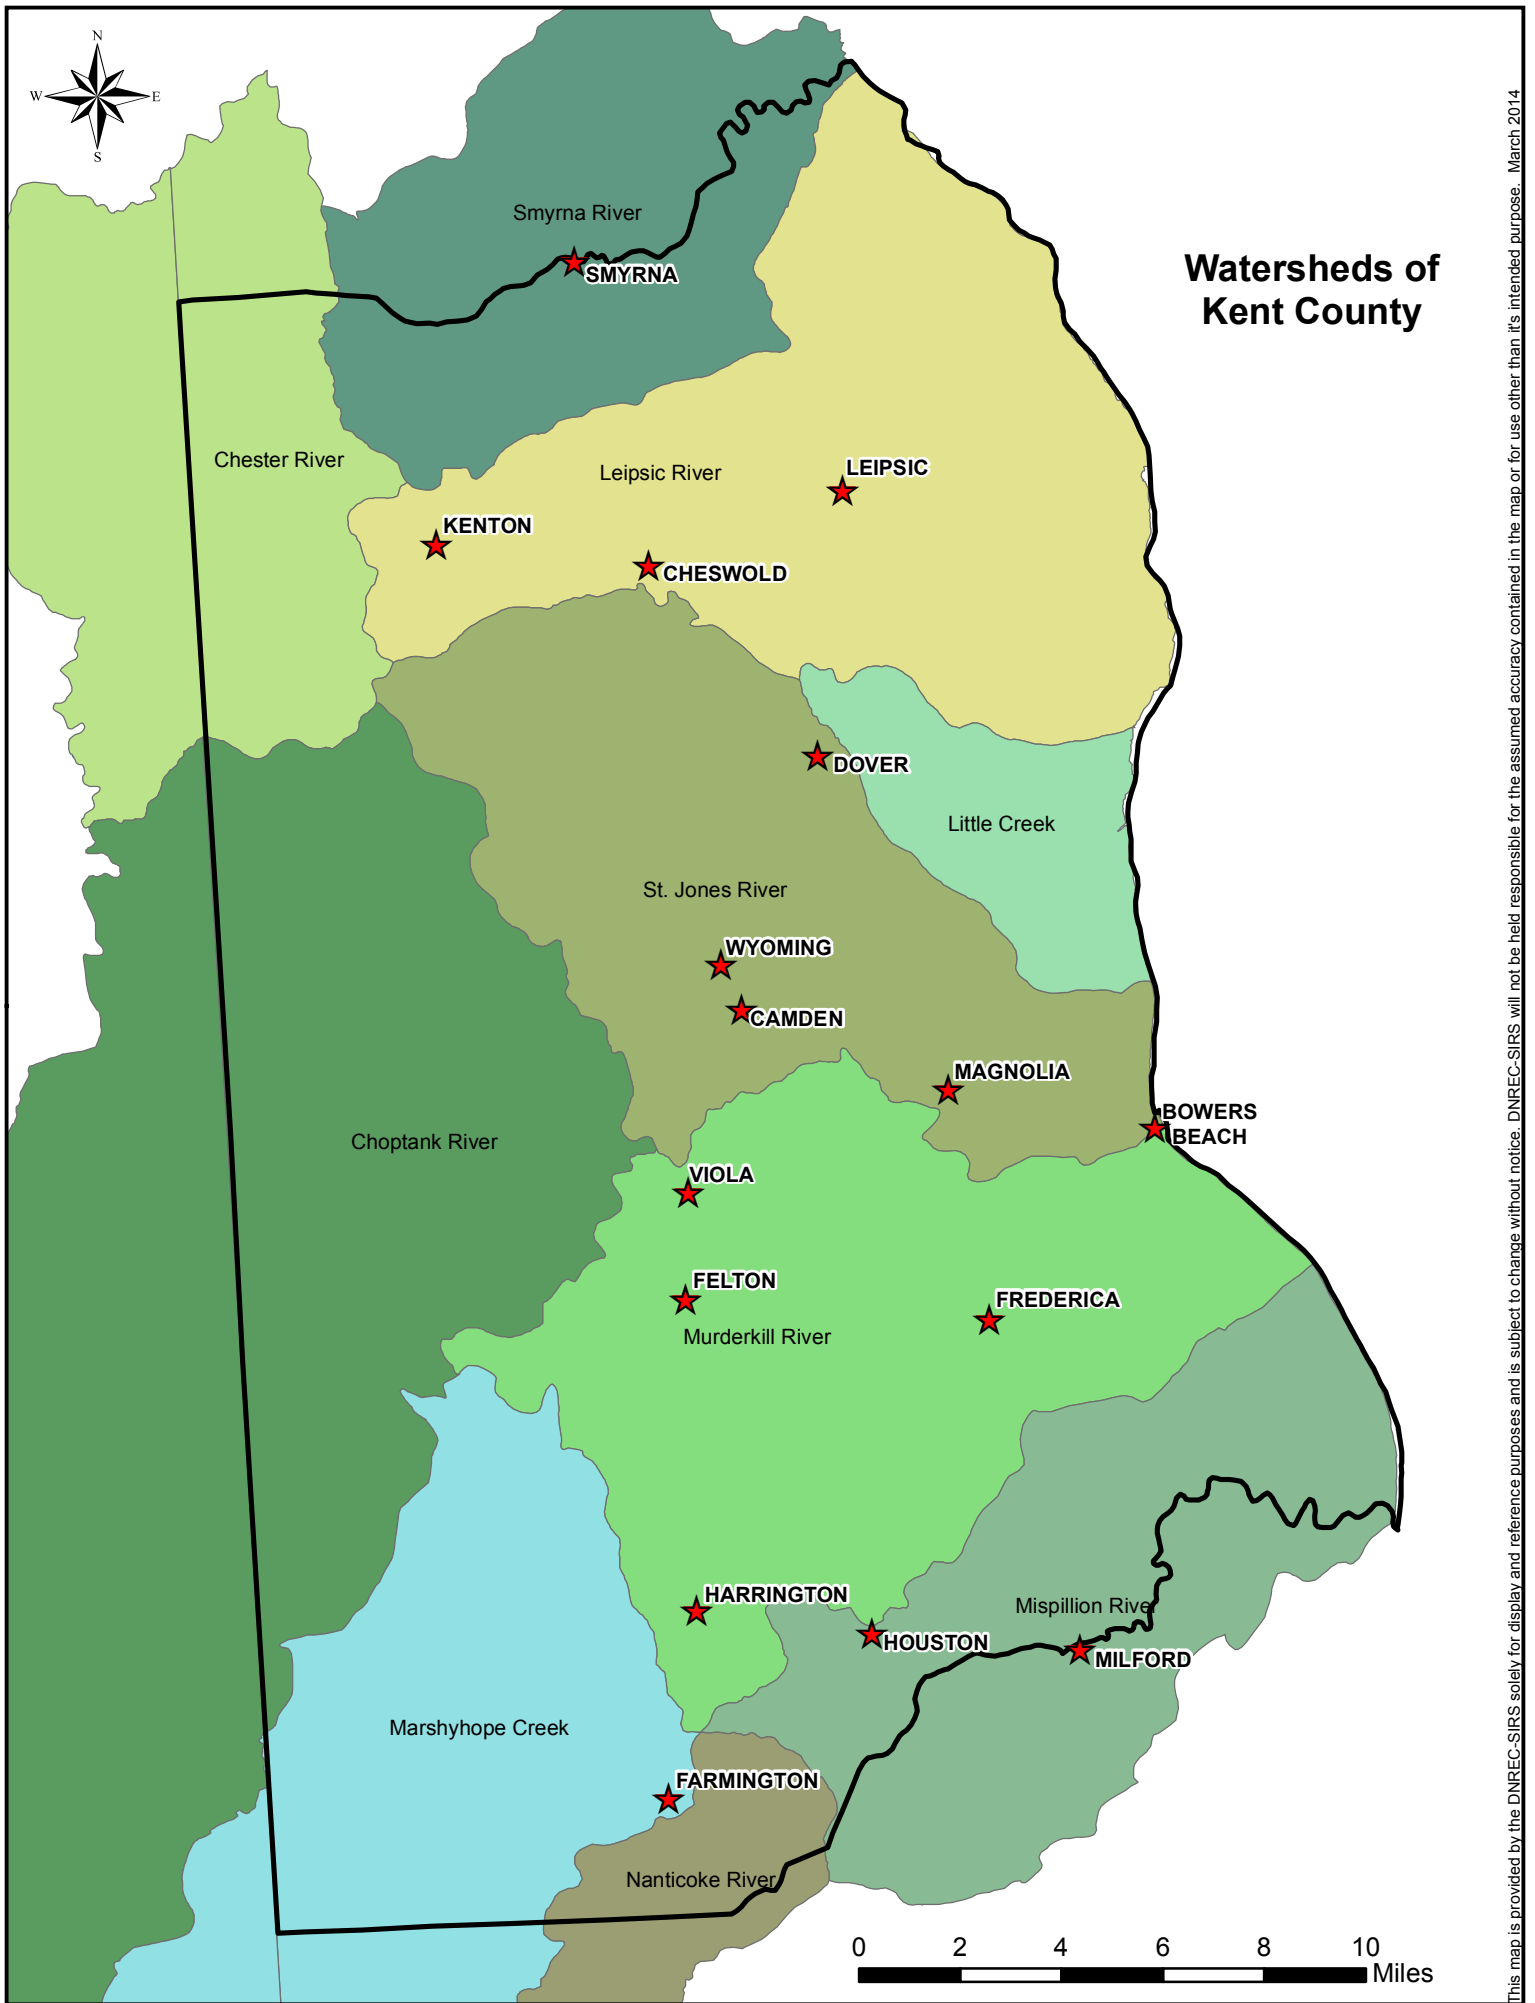

This map is provided by the DNREC-SIRS solely for display and reference purposes and is subject to change without notice. DNREC-SIRS will not be held responsible for the assumed accuracy contained in the map or for use other than its intended purpose. March 2014

Watersheds of Sussex County

This map is provided by the DNREC-SIRS solely for display and reference purposes and is subject to change without notice. DNREC-SIRS will not be held responsible for the assumed accuracy contained in the map or for use other than its intended purpose. March 2014