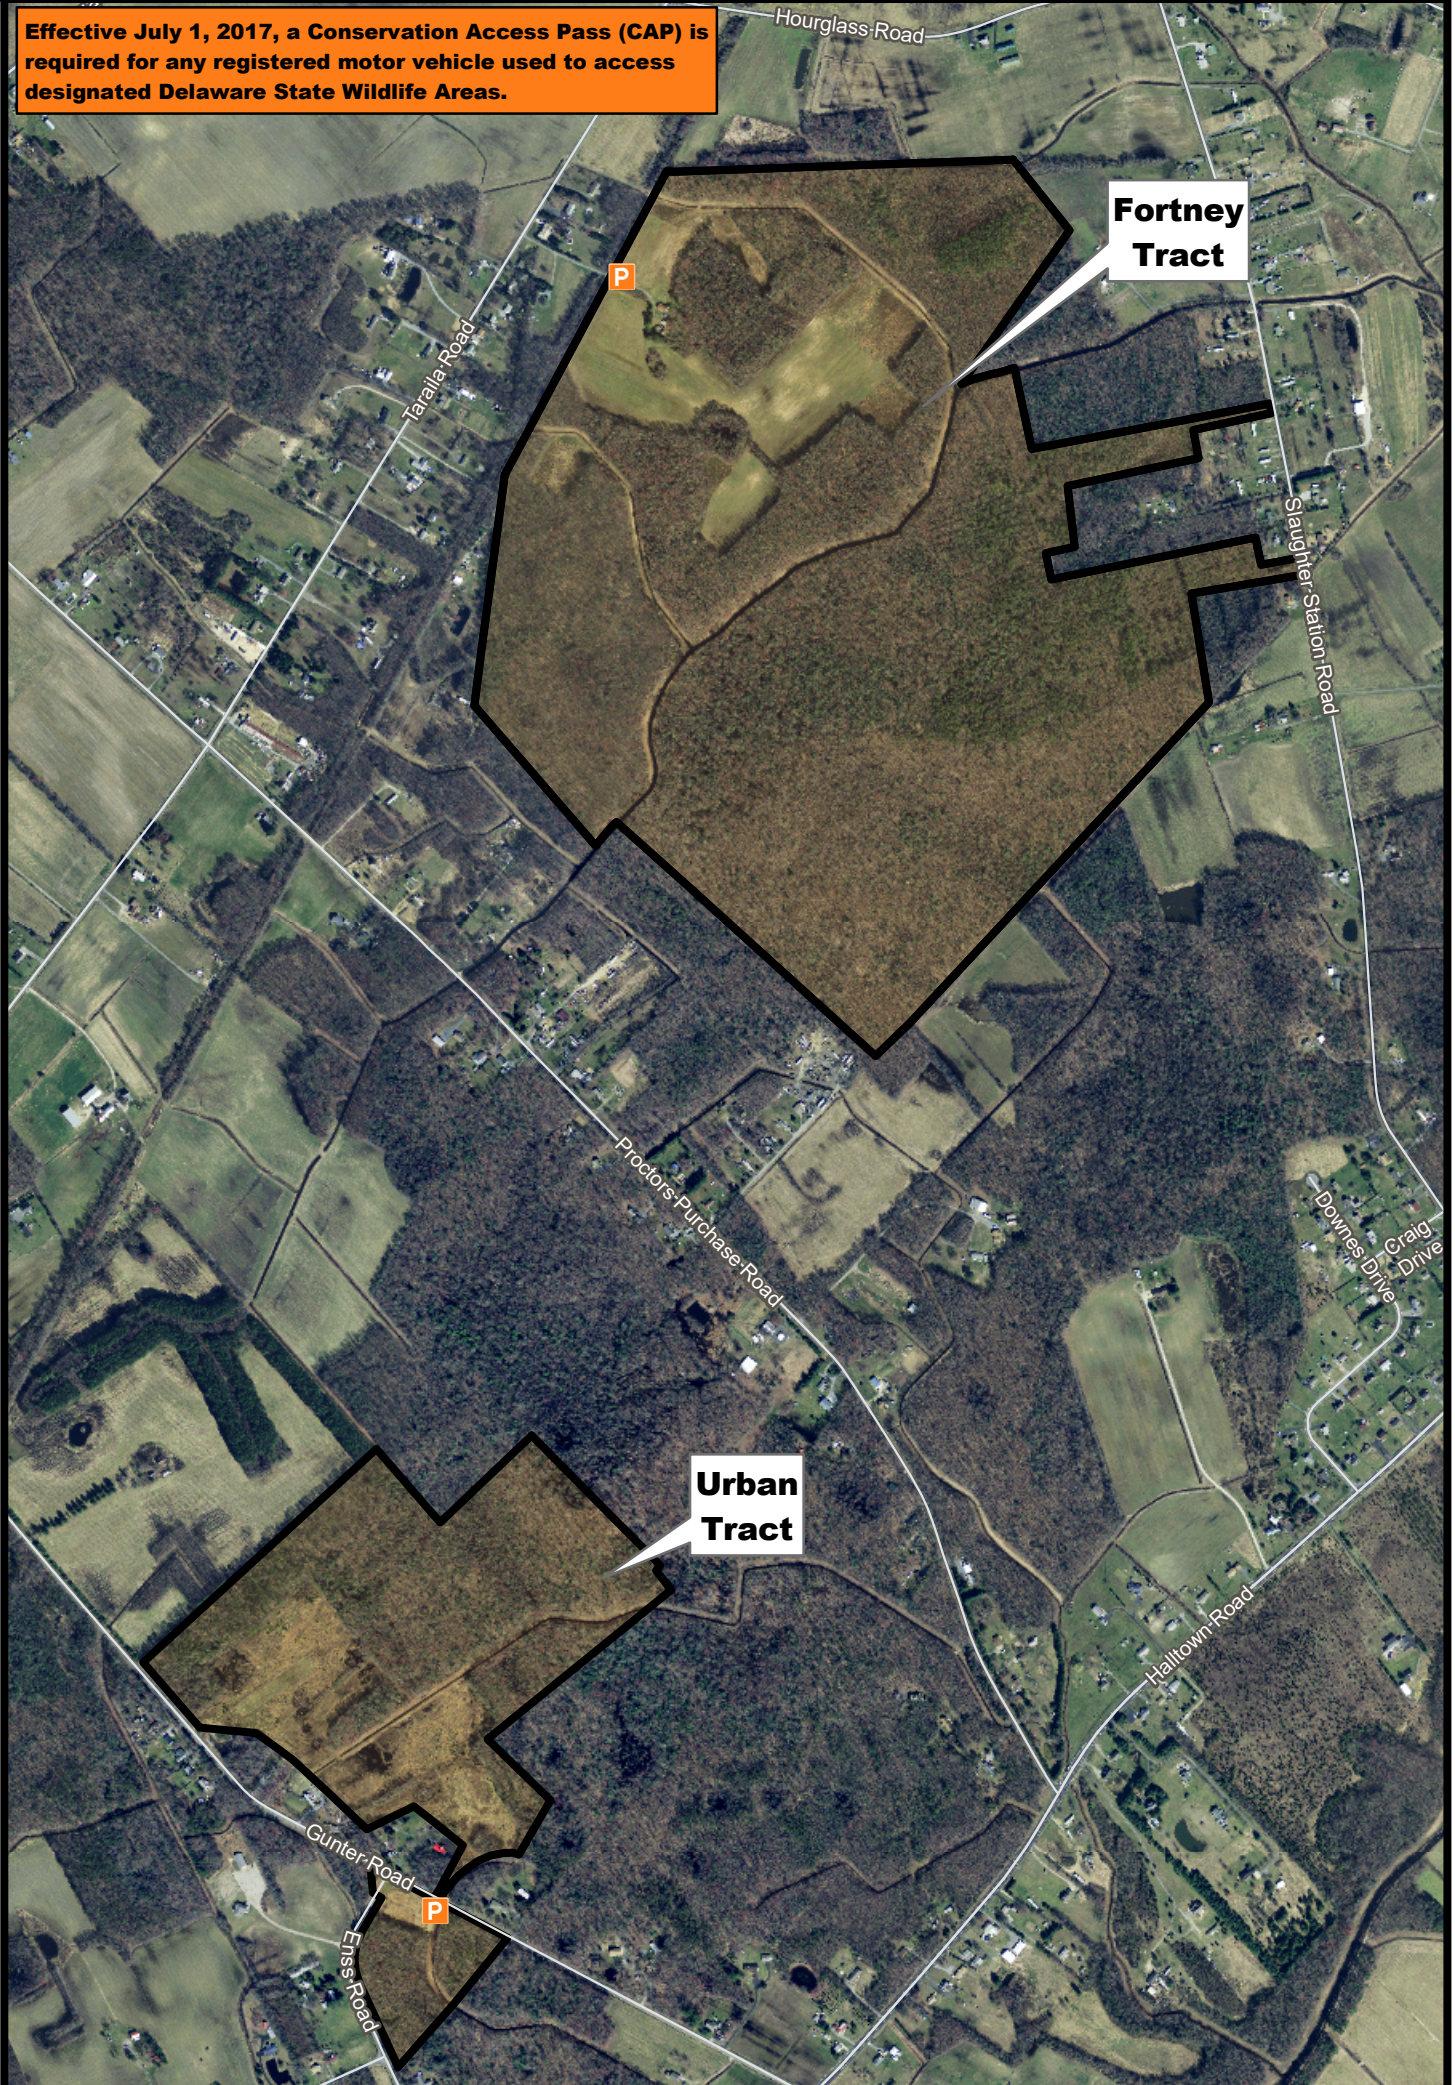

# TAPPAHANNA WILDLIFE AREA

We Bring You Delaware's Great Outdoors through Science and Service

Effective July 1, 2017, a Conservation Access Pass (CAP) is required for any registered motor vehicle used to access designated Delaware State Wildlife Areas.

- CAP Required
- Wildlife Area

THE BOUNDARIES SHOWN ON THIS MAP ARE APPROXIMATE AND ARE ONLY TO BE USED AS A GUIDE.