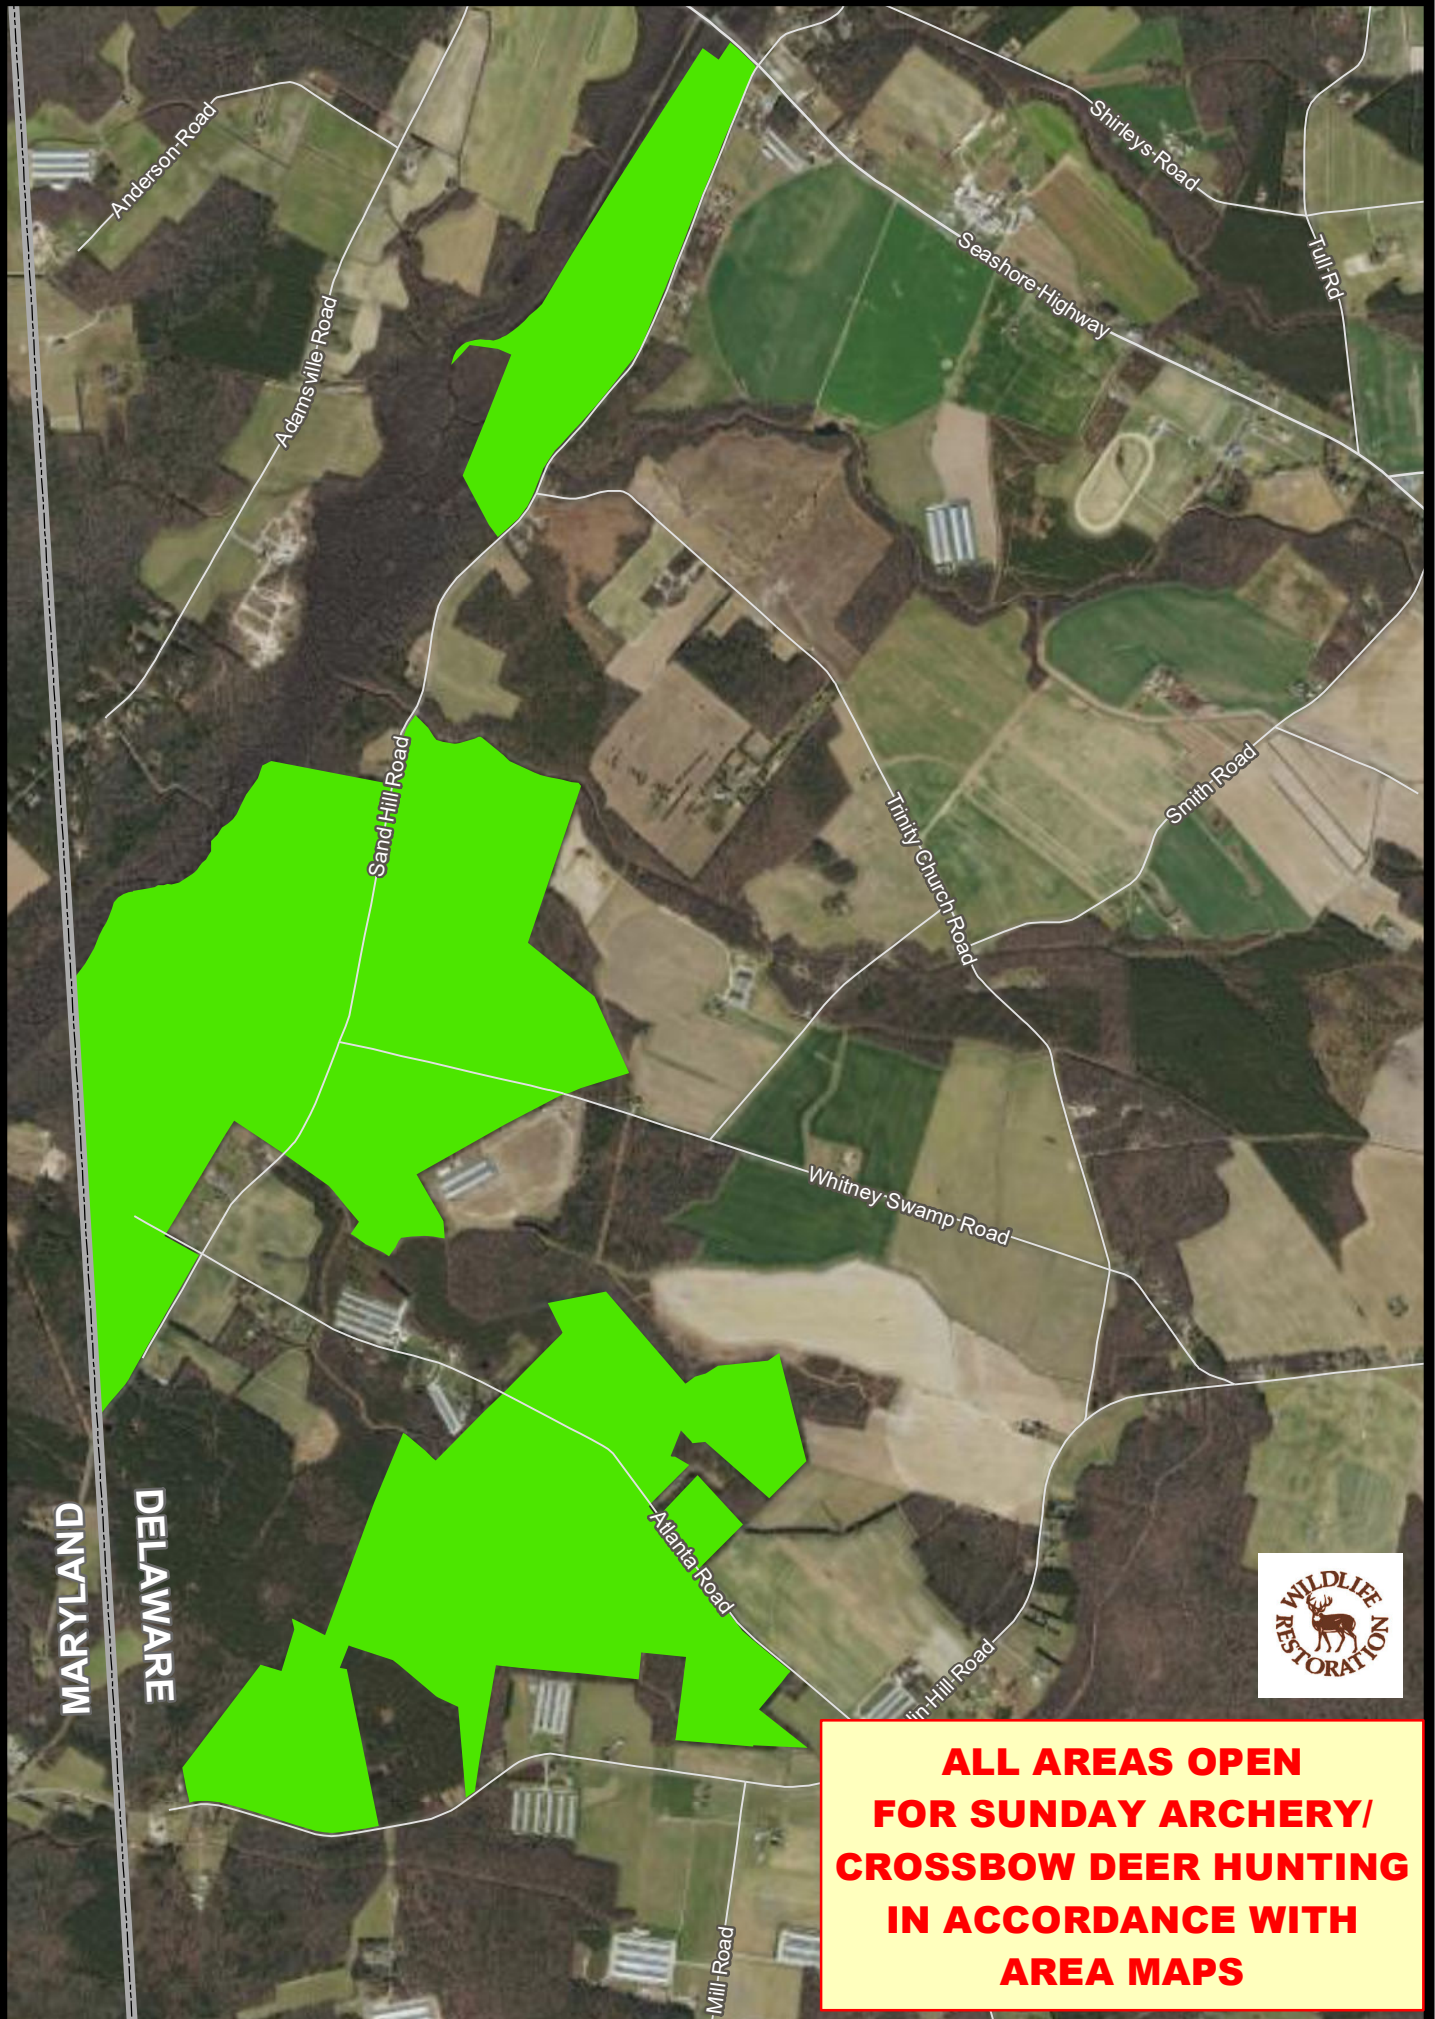

# MARSHY HOPE WILDLIFE AREA

## SUNDAY DEER HUNTING

WE BRING YOU DELAWARE'S GREAT OUTDOORS THROUGH SCIENCE AND SERVICE

**ALL AREAS OPEN  
FOR SUNDAY ARCHERY/  
CROSSBOW DEER HUNTING  
IN ACCORDANCE WITH  
AREA MAPS**

**OPEN FOR ALL SUNDAY FIREARM DEER HUNTING**