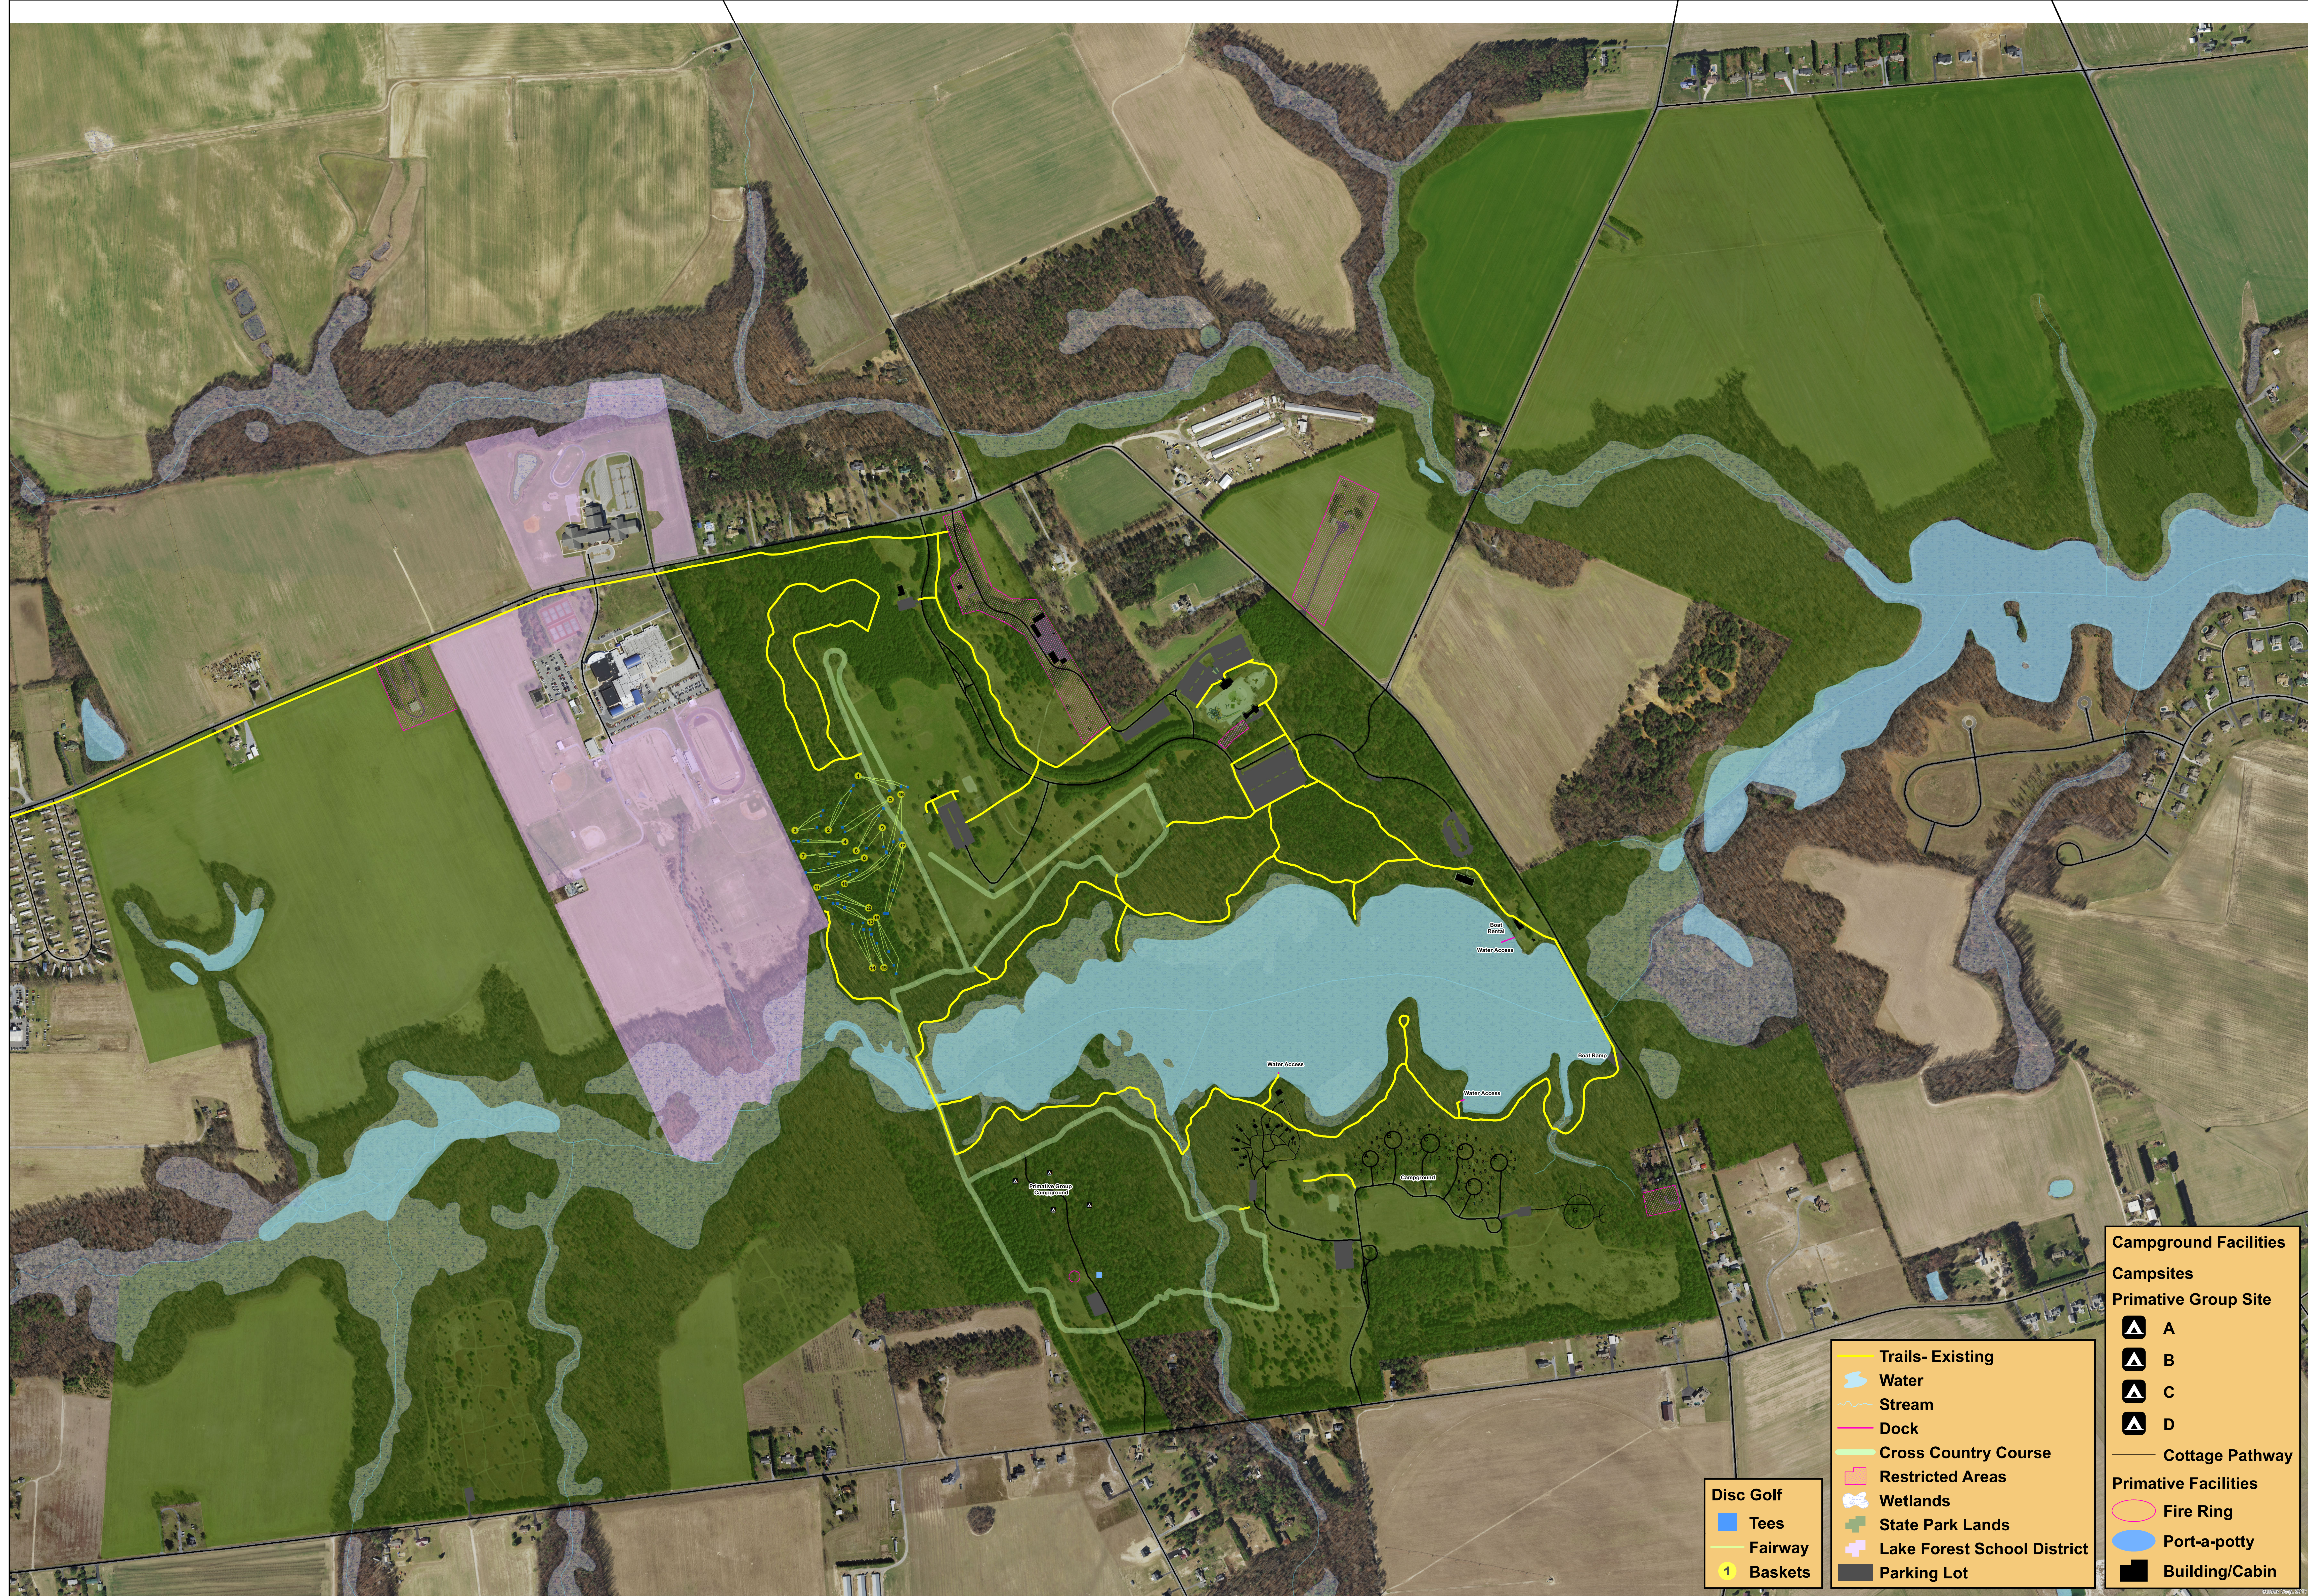

# Killens Pond State Park: Existing Conditions

**Disc Golf**

- Tees
- Fairway
- Baskets

- Trails- Existing
- Water
- Stream
- Dock
- Cross Country Course
- Restricted Areas
- Wetlands
- + State Park Lands
- + Lake Forest School District
- Parking Lot

**Campground Facilities**

**Campsites**

**Primitive Group Site**

- ▲ A
- ▲ B
- ▲ C
- ▲ D
- Cottage Pathway

**Primitive Facilities**

- Fire Ring
- Port-a-potty
- Building/Cabin