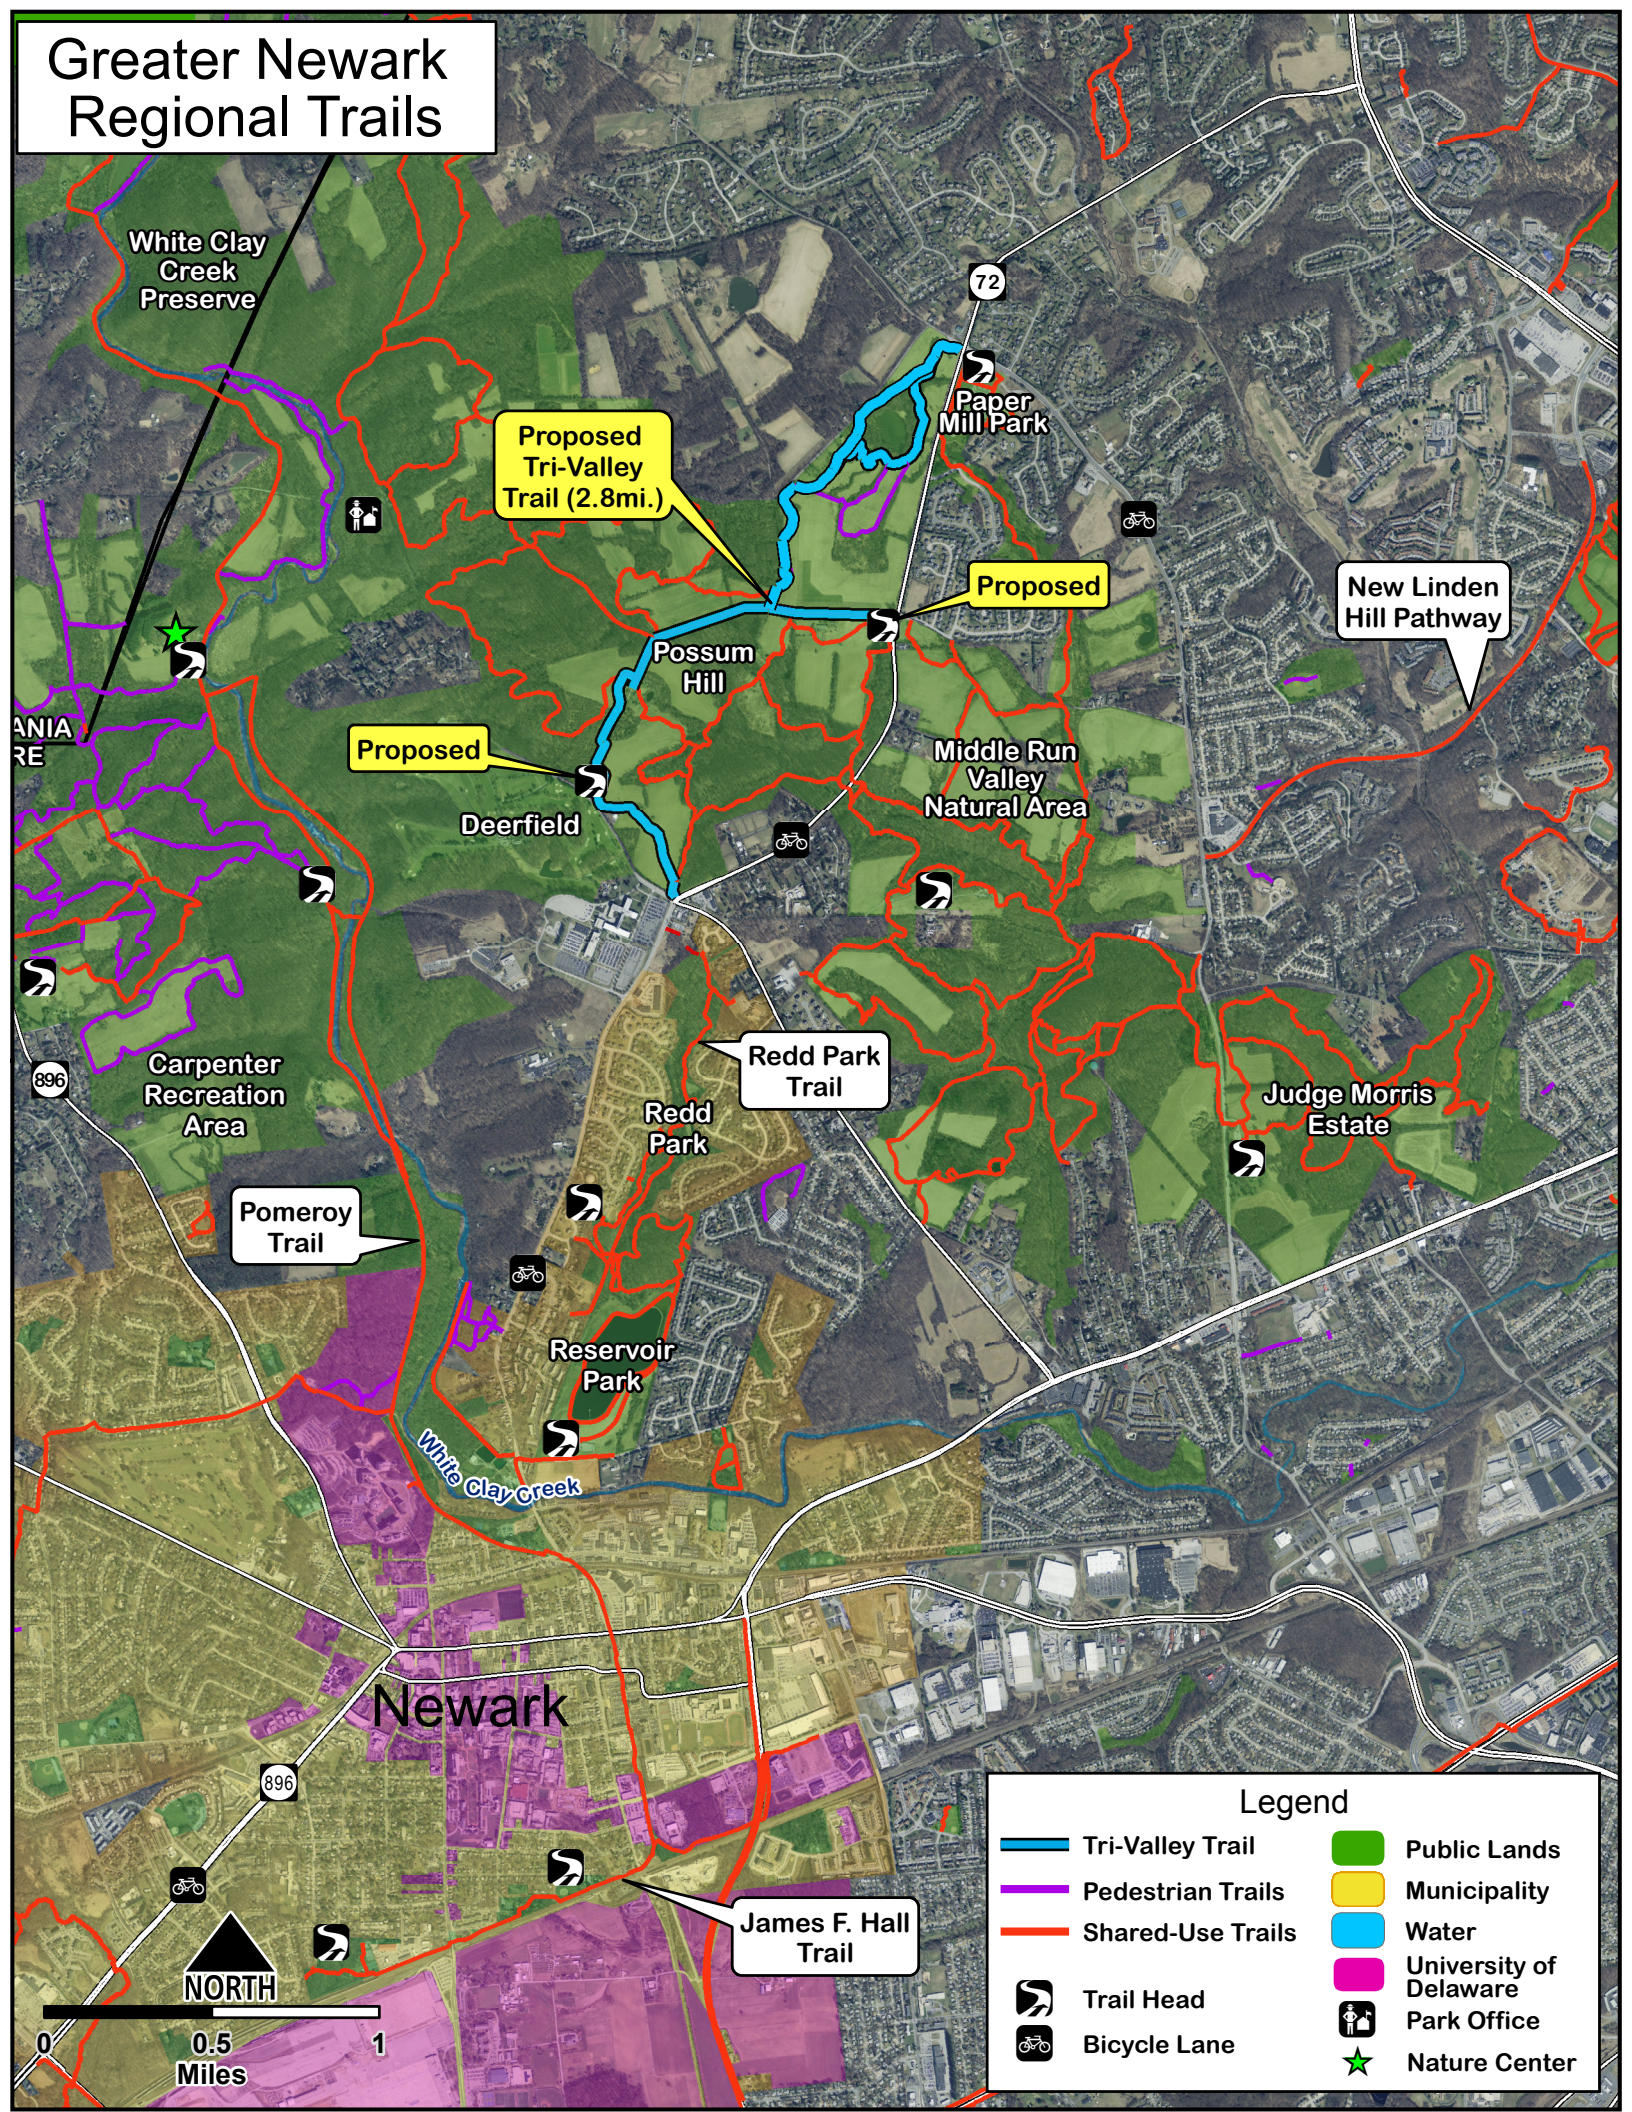

Greater Newark Regional Trails

White Clay
Creek
Preserve

Proposed
Tri-Valley
Trail (2.8mi.)

72

Paper
Mill Park

Proposed

New Linden
Hill Pathway

Possum
Hill

Proposed

Deerfield

Middle Run
Valley
Natural Area

Carpenter
Recreation
Area

Redd Park
Trail

Judge Morris
Estate

Pomeroy
Trail

Redd Park

Reservoir
Park

White Clay
Creek

Newark

James F. Hall
Trail

Legend

- Tri-Valley Trail
- Pedestrian Trails
- Shared-Use Trails
-  Trail Head
-  Bicycle Lane
- Public Lands
- Municipality
- Water
- University of Delaware
-  Park Office
- ★ Nature Center

NORTH

0 0.5 1
Miles

896

896