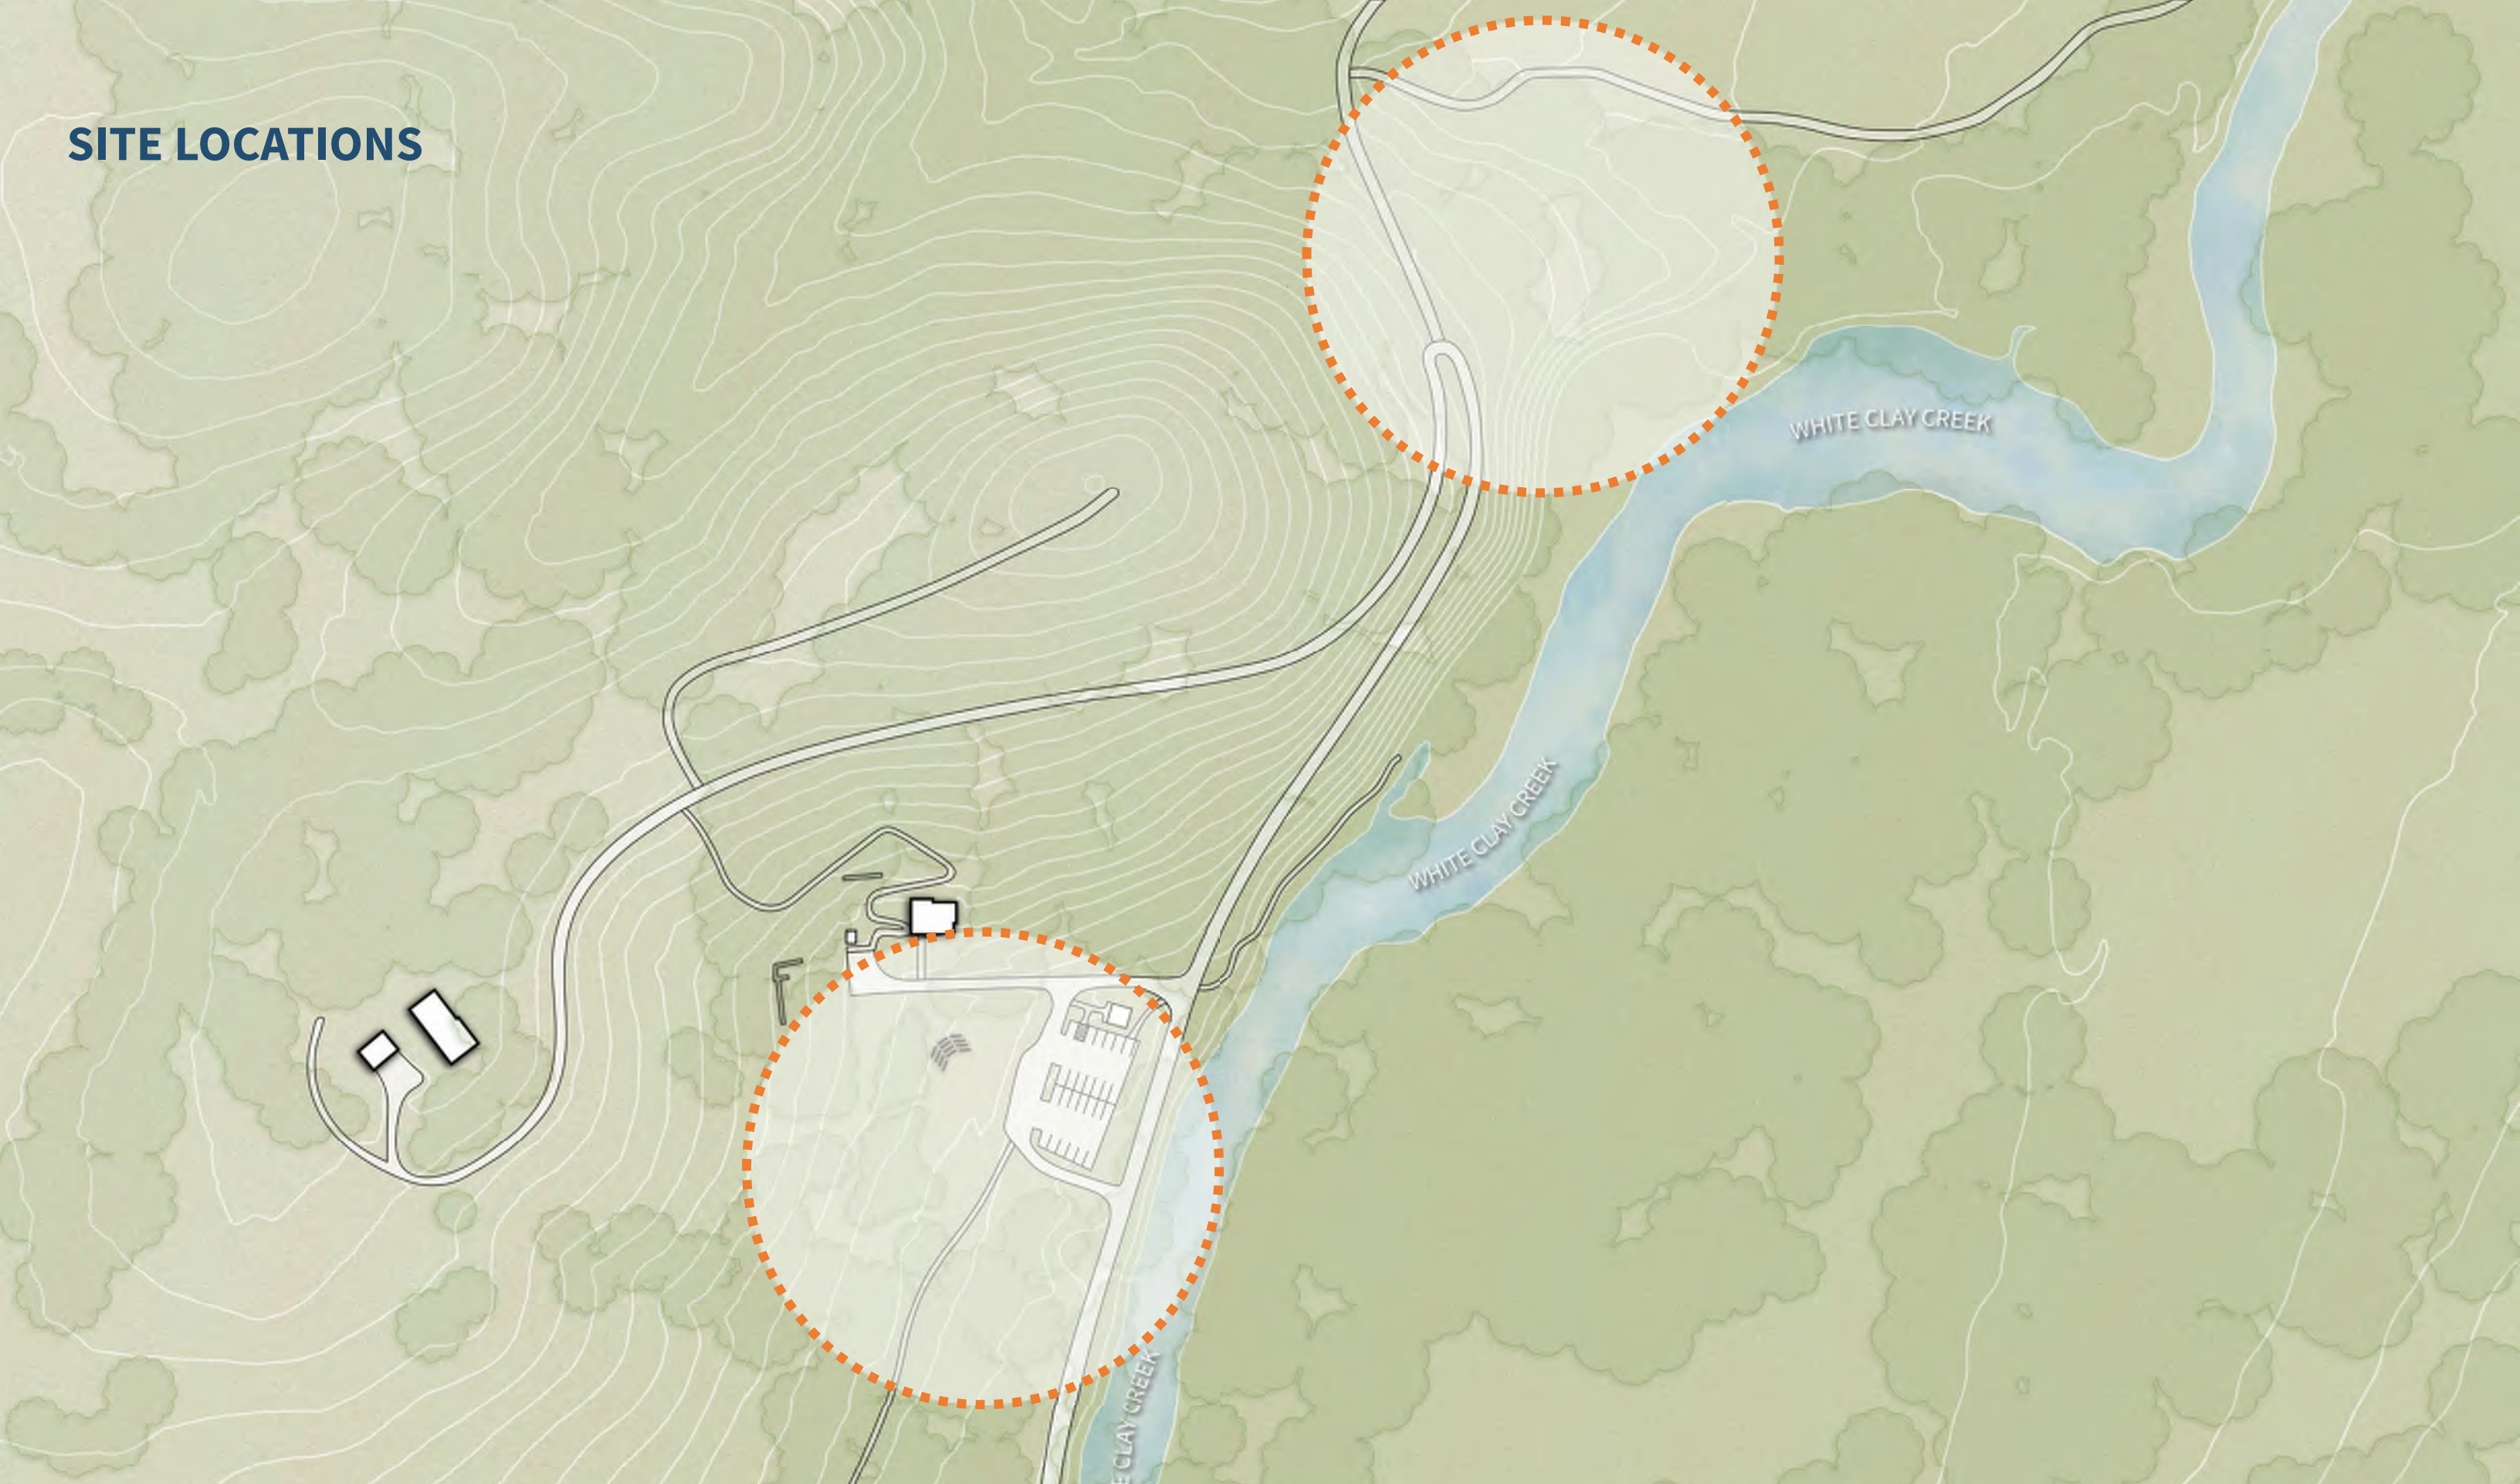

Proposed Nature Center White Clay Creek State Park

**DELAWARE
STATE PARKS**

We want the Nature Center to

DNREC PROJECT VISION

WCCSP Overview Interpretive Framework for Nature Center	
Big Idea: Like the creek itself, White Clay Creek State Park connects, provides, and preserves, drawing communities together.	
Thematic Areas of Nature Center	Subthematic Areas of Nature Center
Connect	
Like the trails, this place connects wildlife, communities, and legacies.	Threads: Creek and green space/bird migration
	Community Ties: Physical connections
	Connected cultural/historical environment
	Connected natural environment
Draw	
Like the birds that are drawn here each spring, this place has something special that attracts us all.	Threads: Creek and green space/bird migration
	Community Ties: Allure of this place
	Recreation
Provide	
Like the open meadows, this place provides livelihood, education, and access to nature.	Threads: Creek and green space/bird migration
	Historic Use of Resources: Industry and Agriculture
	Health
	Education
Preserve	
Like those who protected the stream valley, this place conserves land and water, and preserves the stories of the people who come here.	Threads: Creek and green space/bird migration
	Historic Preservation
	Biodiversity/Habitats

DELAWARE STATE PARKS

CURRENT PROGRAM

DELAWARE STATE PARKS

DELAWARE STATE PARKS

SITE LOCATIONS

**DELAWARE
STATE PARKS**

SITE LOCATIONS

**DELAWARE
STATE PARKS**

SITE ANALYSIS

**DELAWARE
STATE PARKS**

CAMPSITE SCHEME

**DELAWARE
STATE PARKS**

SITE ZONING: CIRCULATION & OUTDOOR GATHERING

PROPOSED SITE PLAN

DELAWARE STATE PARKS

CONTEXTUAL MATERIALS

**DELAWARE
STATE PARKS**

PROPOSED LOWER FLOOR PLAN

PROPOSED UPPER FLOOR PLAN

AERIAL VIEW

**DELAWARE
STATE PARKS**

AERIAL VIEW

**DELAWARE
STATE PARKS**

ENTRANCE AND OUTDOOR PLAZA