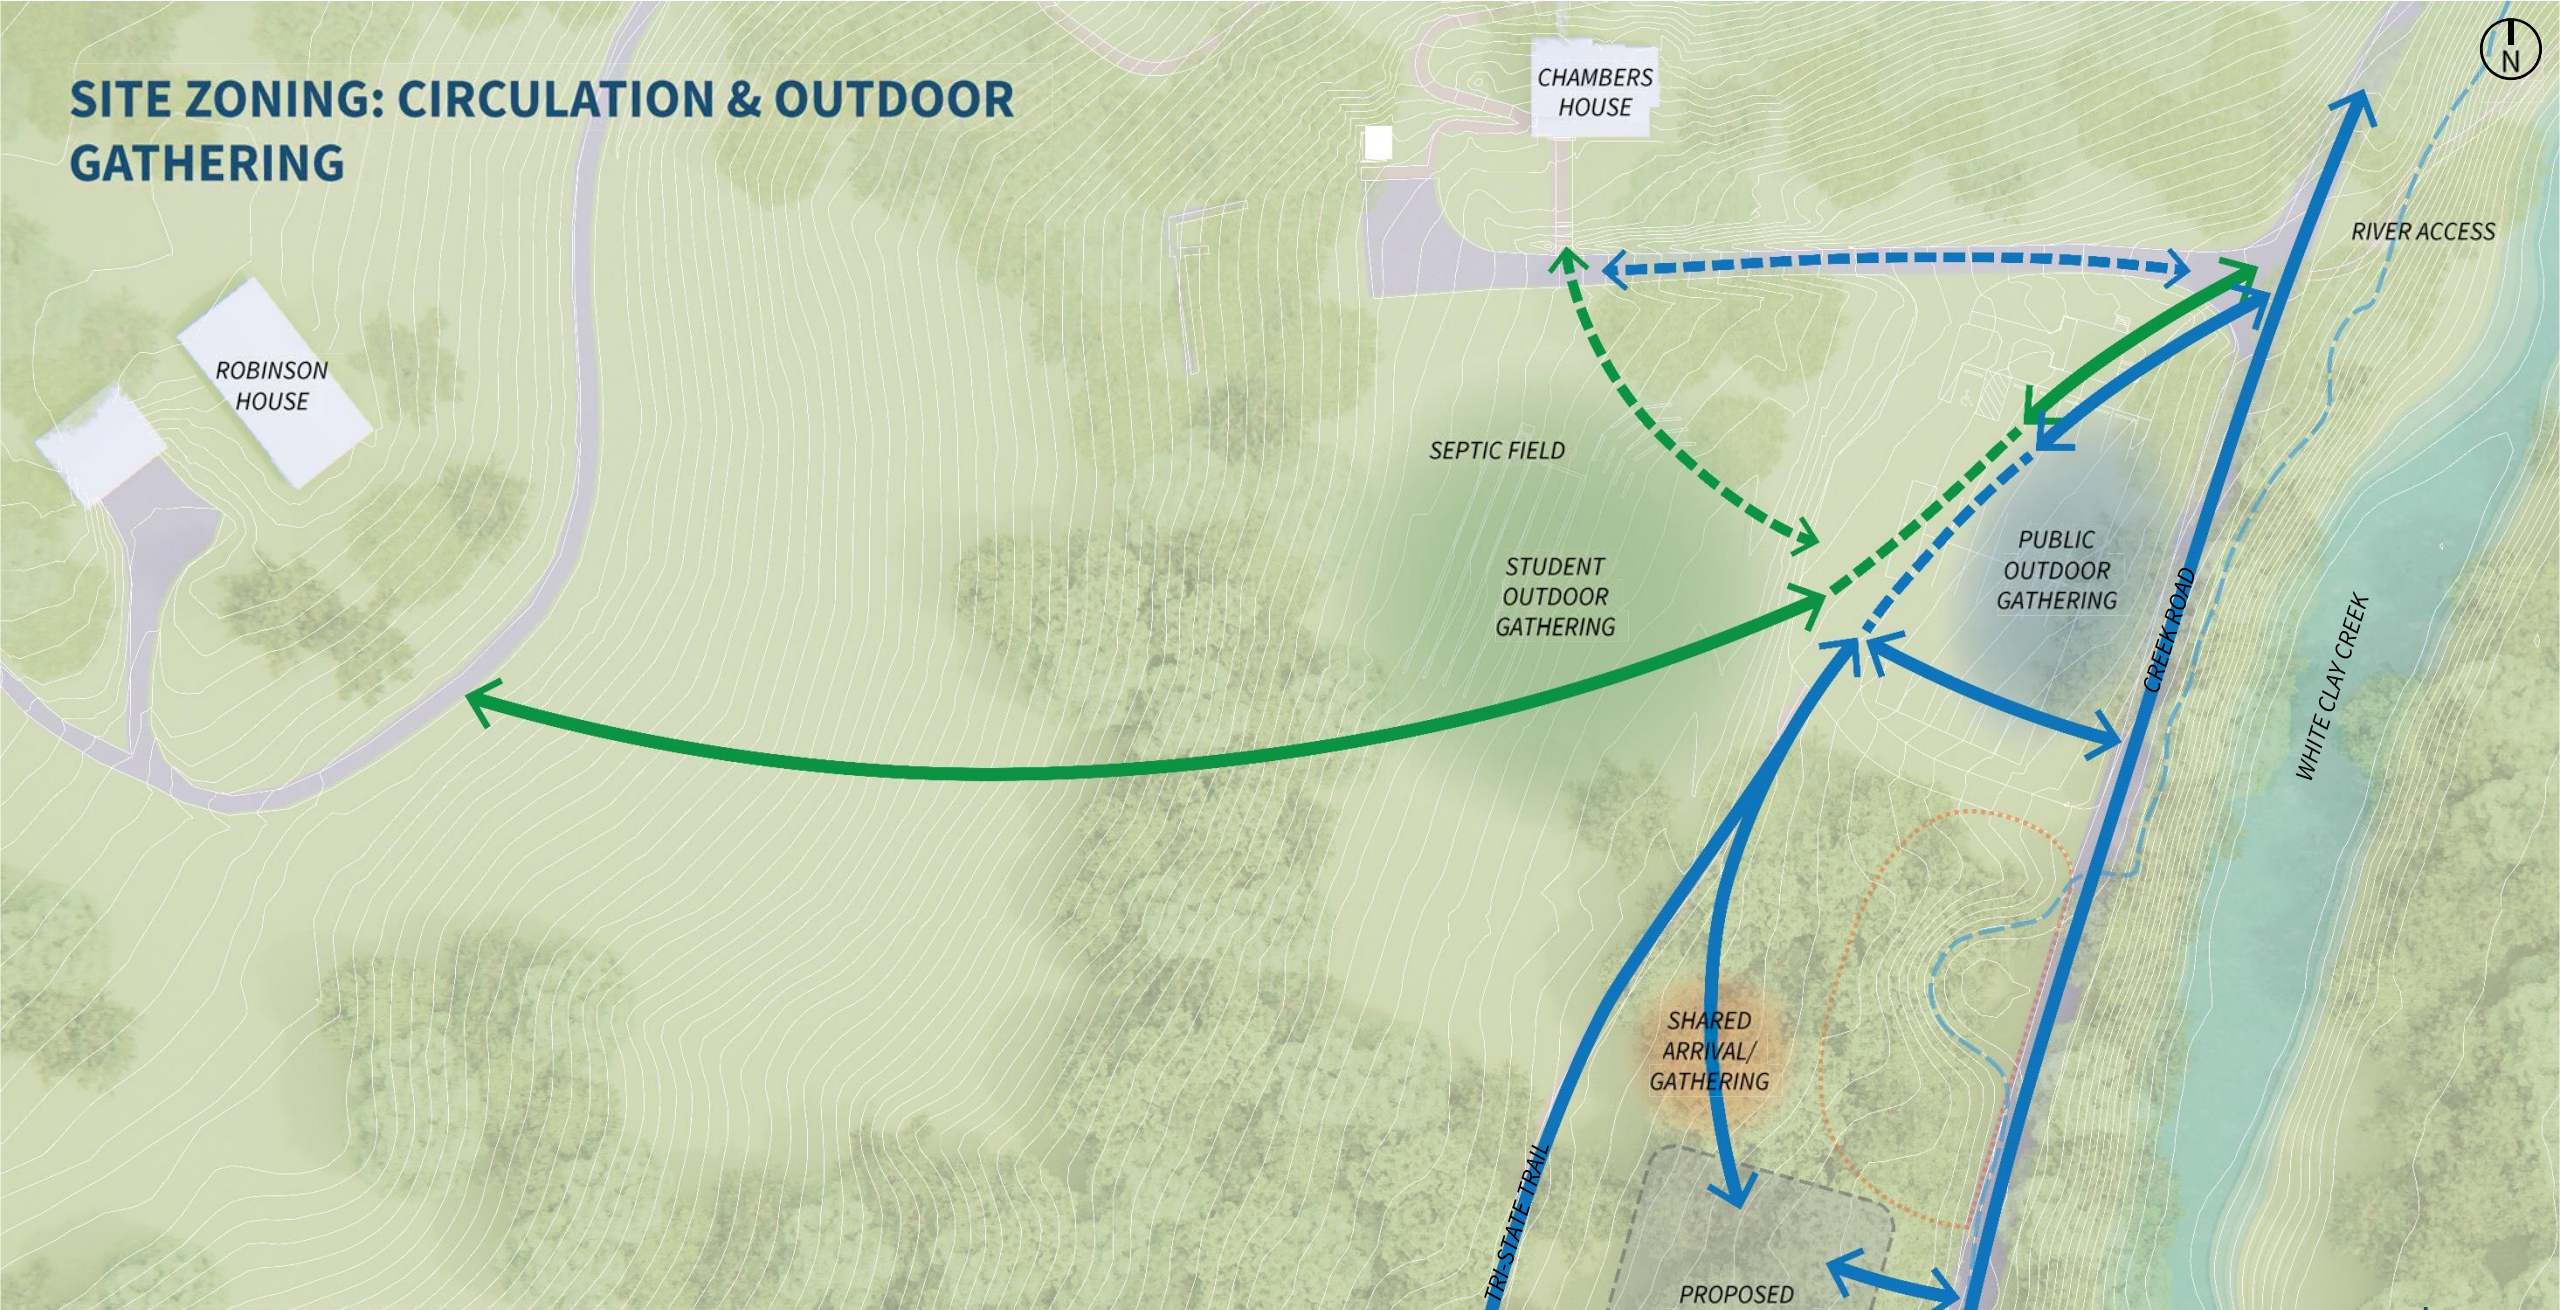

Proposed Nature Center White Clay Creek State Park

**DELAWARE
STATE PARKS**

We want the Nature Center to

DNREC PROJECT VISION

WCCSP Overview Interpretive Framework for Nature Center	
Big Idea: Like the creek itself, White Clay Creek State Park connects, provides, and preserves, drawing communities together.	
Thematic Areas of Nature Center	Subthematic Areas of Nature Center
Connect	
Like the trails, this place connects wildlife, communities, and legacies.	Threads: Creek and green space/bird migration
	Community Ties: Physical connections
	Connected cultural/historical environment
	Connected natural environment
Draw	
Like the birds that are drawn here each spring, this place has something special that attracts us all.	Threads: Creek and green space/bird migration
	Community Ties: Allure of this place
	Recreation
Provide	
Like the open meadows, this place provides livelihood, education, and access to nature.	Threads: Creek and green space/bird migration
	Historic Use of Resources: Industry and Agriculture
	Health
	Education
Preserve	
Like those who protected the stream valley, this place conserves land and water, and preserves the stories of the people who come here.	Threads: Creek and green space/bird migration
	Historic Preservation
	Biodiversity/Habitats

SITE ANALYSIS

**DELAWARE
STATE PARKS**

CAMPSITE SCHEME

**DELAWARE
STATE PARKS**

SITE ZONING: CIRCULATION & OUTDOOR GATHERING

PROPOSED SITE PLAN

DELAWARE STATE PARKS

CONTEXTUAL MATERIALS

**DELAWARE
STATE PARKS**

PROPOSED LOWER FLOOR PLAN

PROPOSED UPPER FLOOR PLAN

AERIAL VIEW

**DELAWARE
STATE PARKS**

AERIAL VIEW

**DELAWARE
STATE PARKS**

ENTRANCE AND OUTDOOR PLAZA