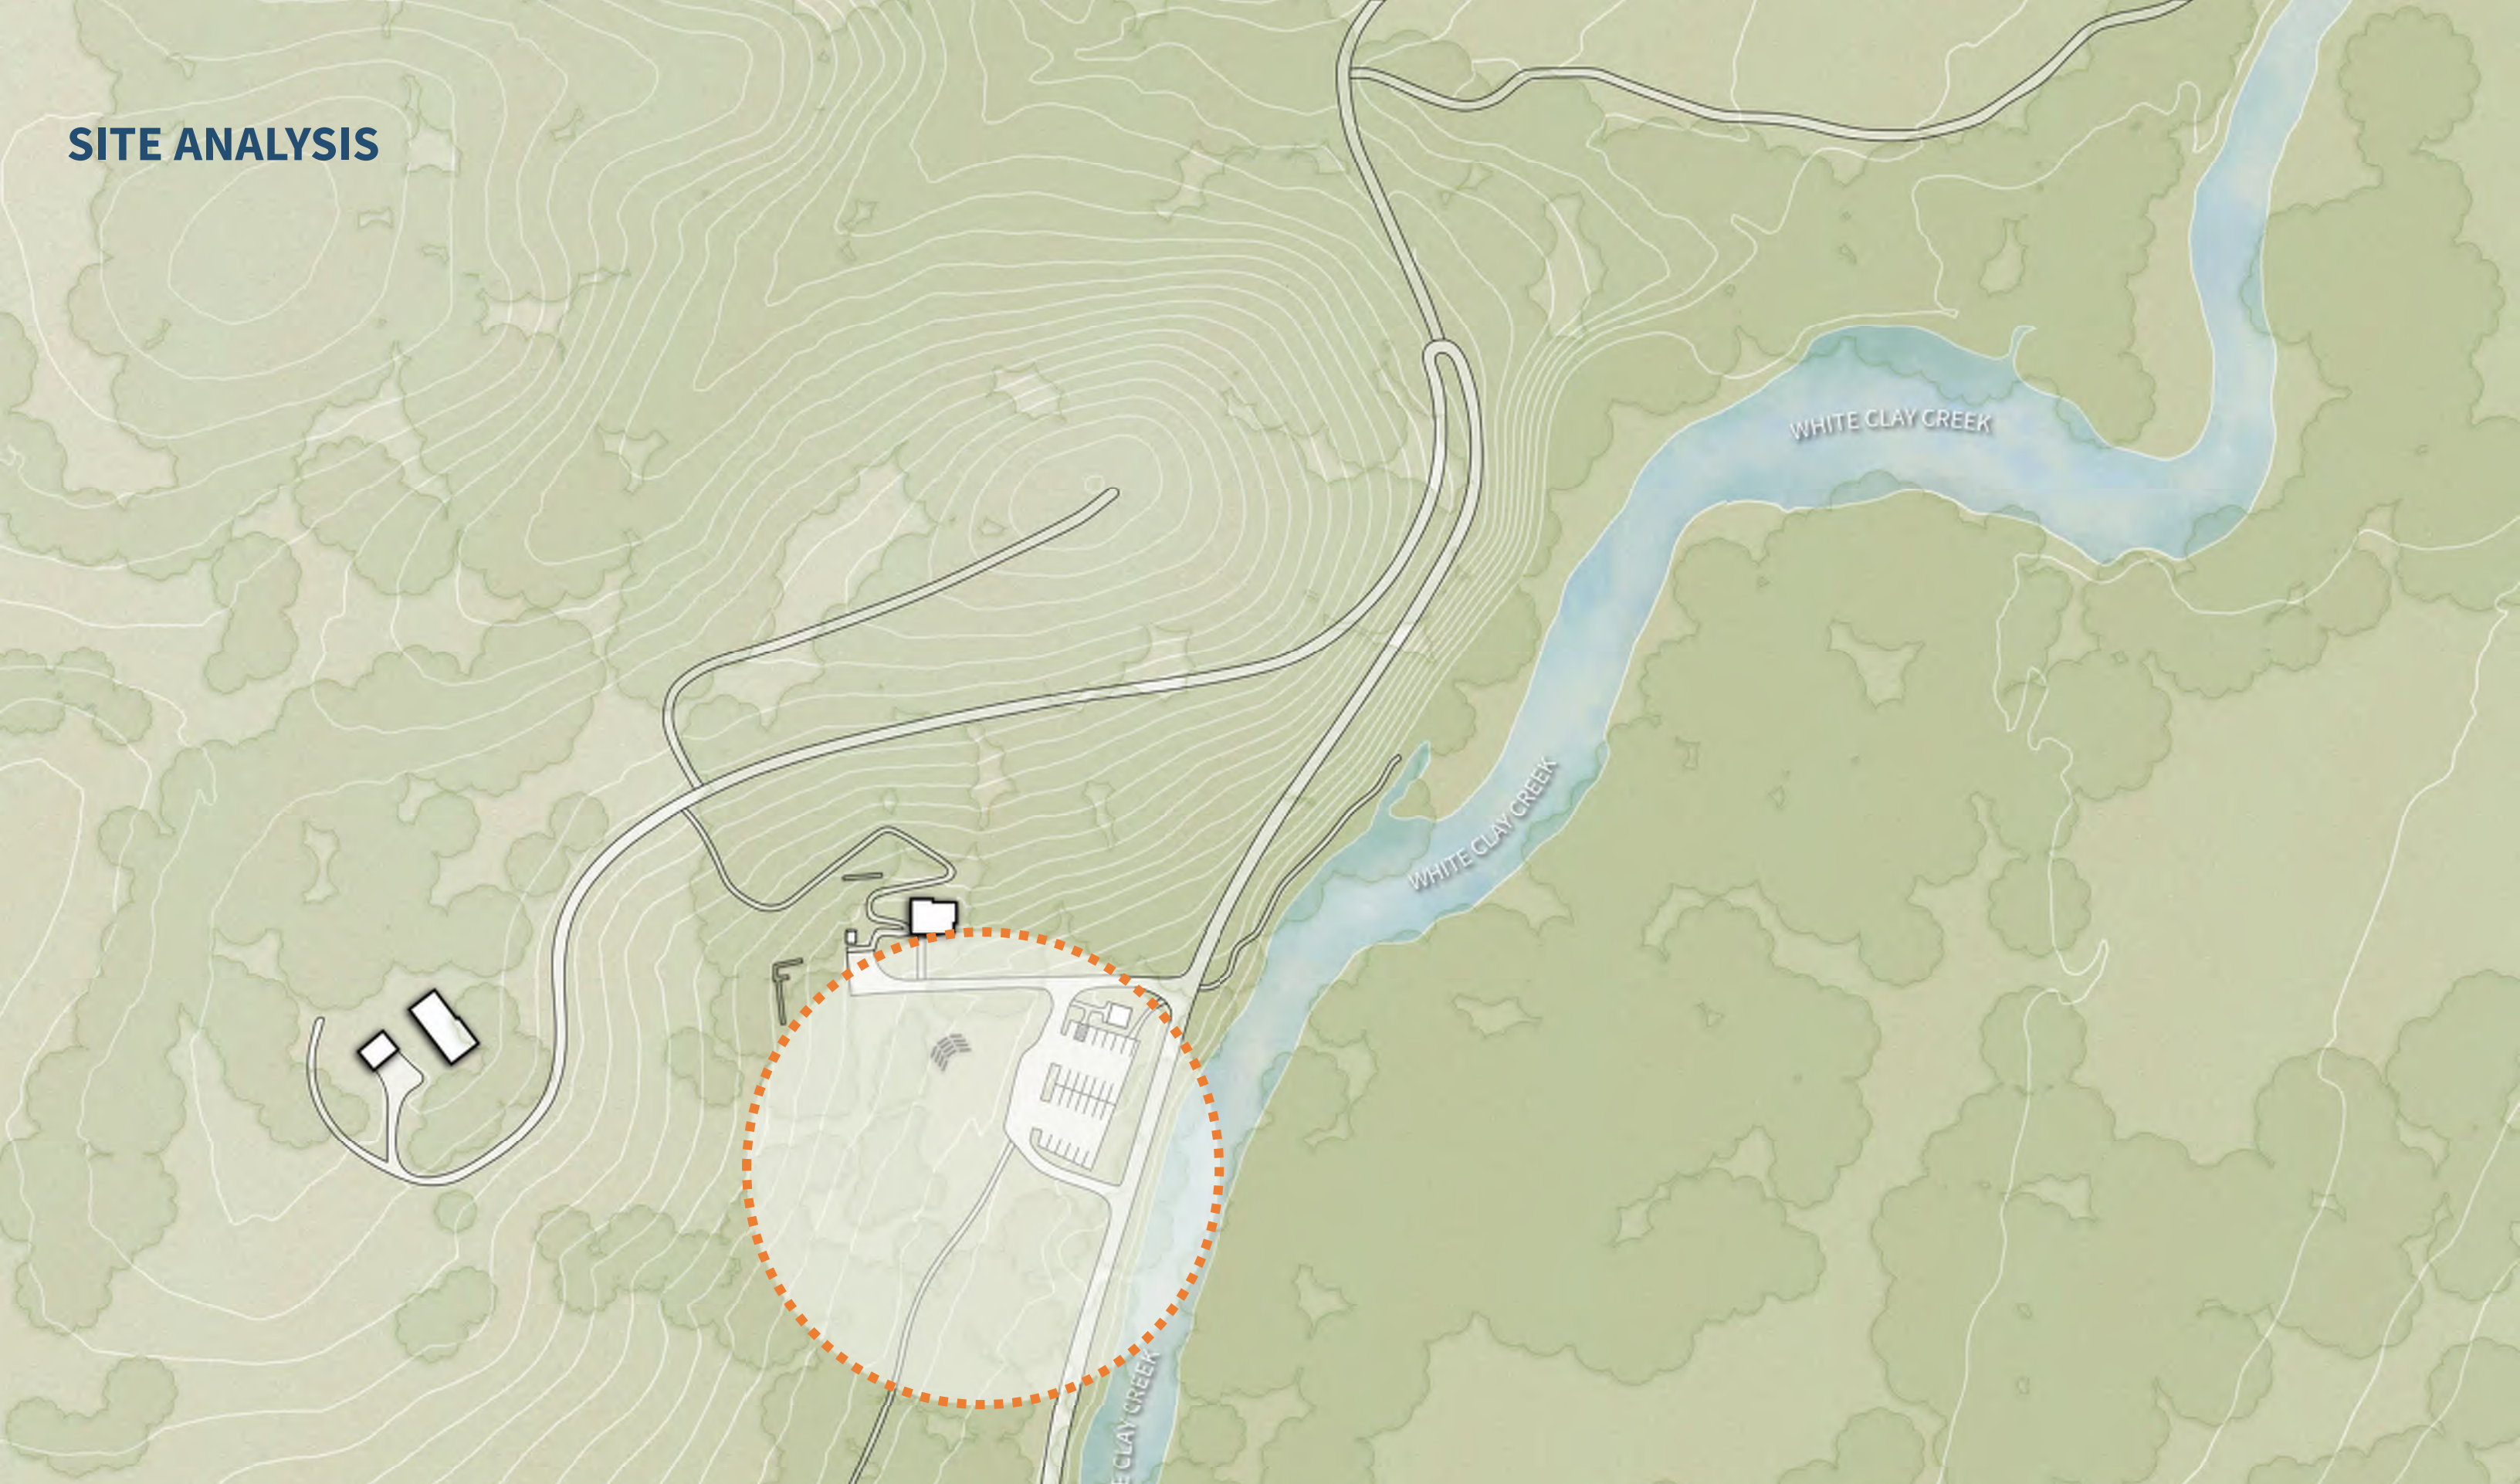

Proposed Nature Center White Clay Creek State Park

**DELAWARE
STATE PARKS**

We want the Nature Center to

DNREC PROJECT VISION

WCCSP Overview Interpretive Framework for Nature Center	
Big Idea: Like the creek itself, White Clay Creek State Park connects, provides, and preserves, drawing communities together.	
Thematic Areas of Nature Center	Subthematic Areas of Nature Center
Connect	
Like the trails, this place connects wildlife, communities, and legacies.	Threads: Creek and green space/bird migration
	Community Ties: Physical connections
	Connected cultural/historical environment
	Connected natural environment
Draw	
Like the birds that are drawn here each spring, this place has something special that attracts us all.	Threads: Creek and green space/bird migration
	Community Ties: Allure of this place
	Recreation
Provide	
Like the open meadows, this place provides livelihood, education, and access to nature.	Threads: Creek and green space/bird migration
	Historic Use of Resources: Industry and Agriculture
	Health
	Education
Preserve	
Like those who protected the stream valley, this place conserves land and water, and preserves the stories of the people who come here.	Threads: Creek and green space/bird migration
	Historic Preservation
	Biodiversity/Habitats

DELAWARE STATE PARKS

CURRENT PROGRAM

DELAWARE STATE PARKS

DELAWARE STATE PARKS

SITE LOCATIONS

**DELAWARE
STATE PARKS**

SITE LOCATIONS

**DELAWARE
STATE PARKS**

SITE ANALYSIS

**DELAWARE
STATE PARKS**

CAMPSITE SCHEME

**DELAWARE
STATE PARKS**

SITE ZONING: CIRCULATION & OUTDOOR GATHERING

PROPOSED SITE PLAN

DELAWARE STATE PARKS

CONTEXTUAL MATERIALS

**DELAWARE
STATE PARKS**

PROPOSED LOWER FLOOR PLAN

PROPOSED UPPER FLOOR PLAN

AERIAL VIEW

**DELAWARE
STATE PARKS**

AERIAL VIEW

**DELAWARE
STATE PARKS**

ENTRANCE AND OUTDOOR PLAZA