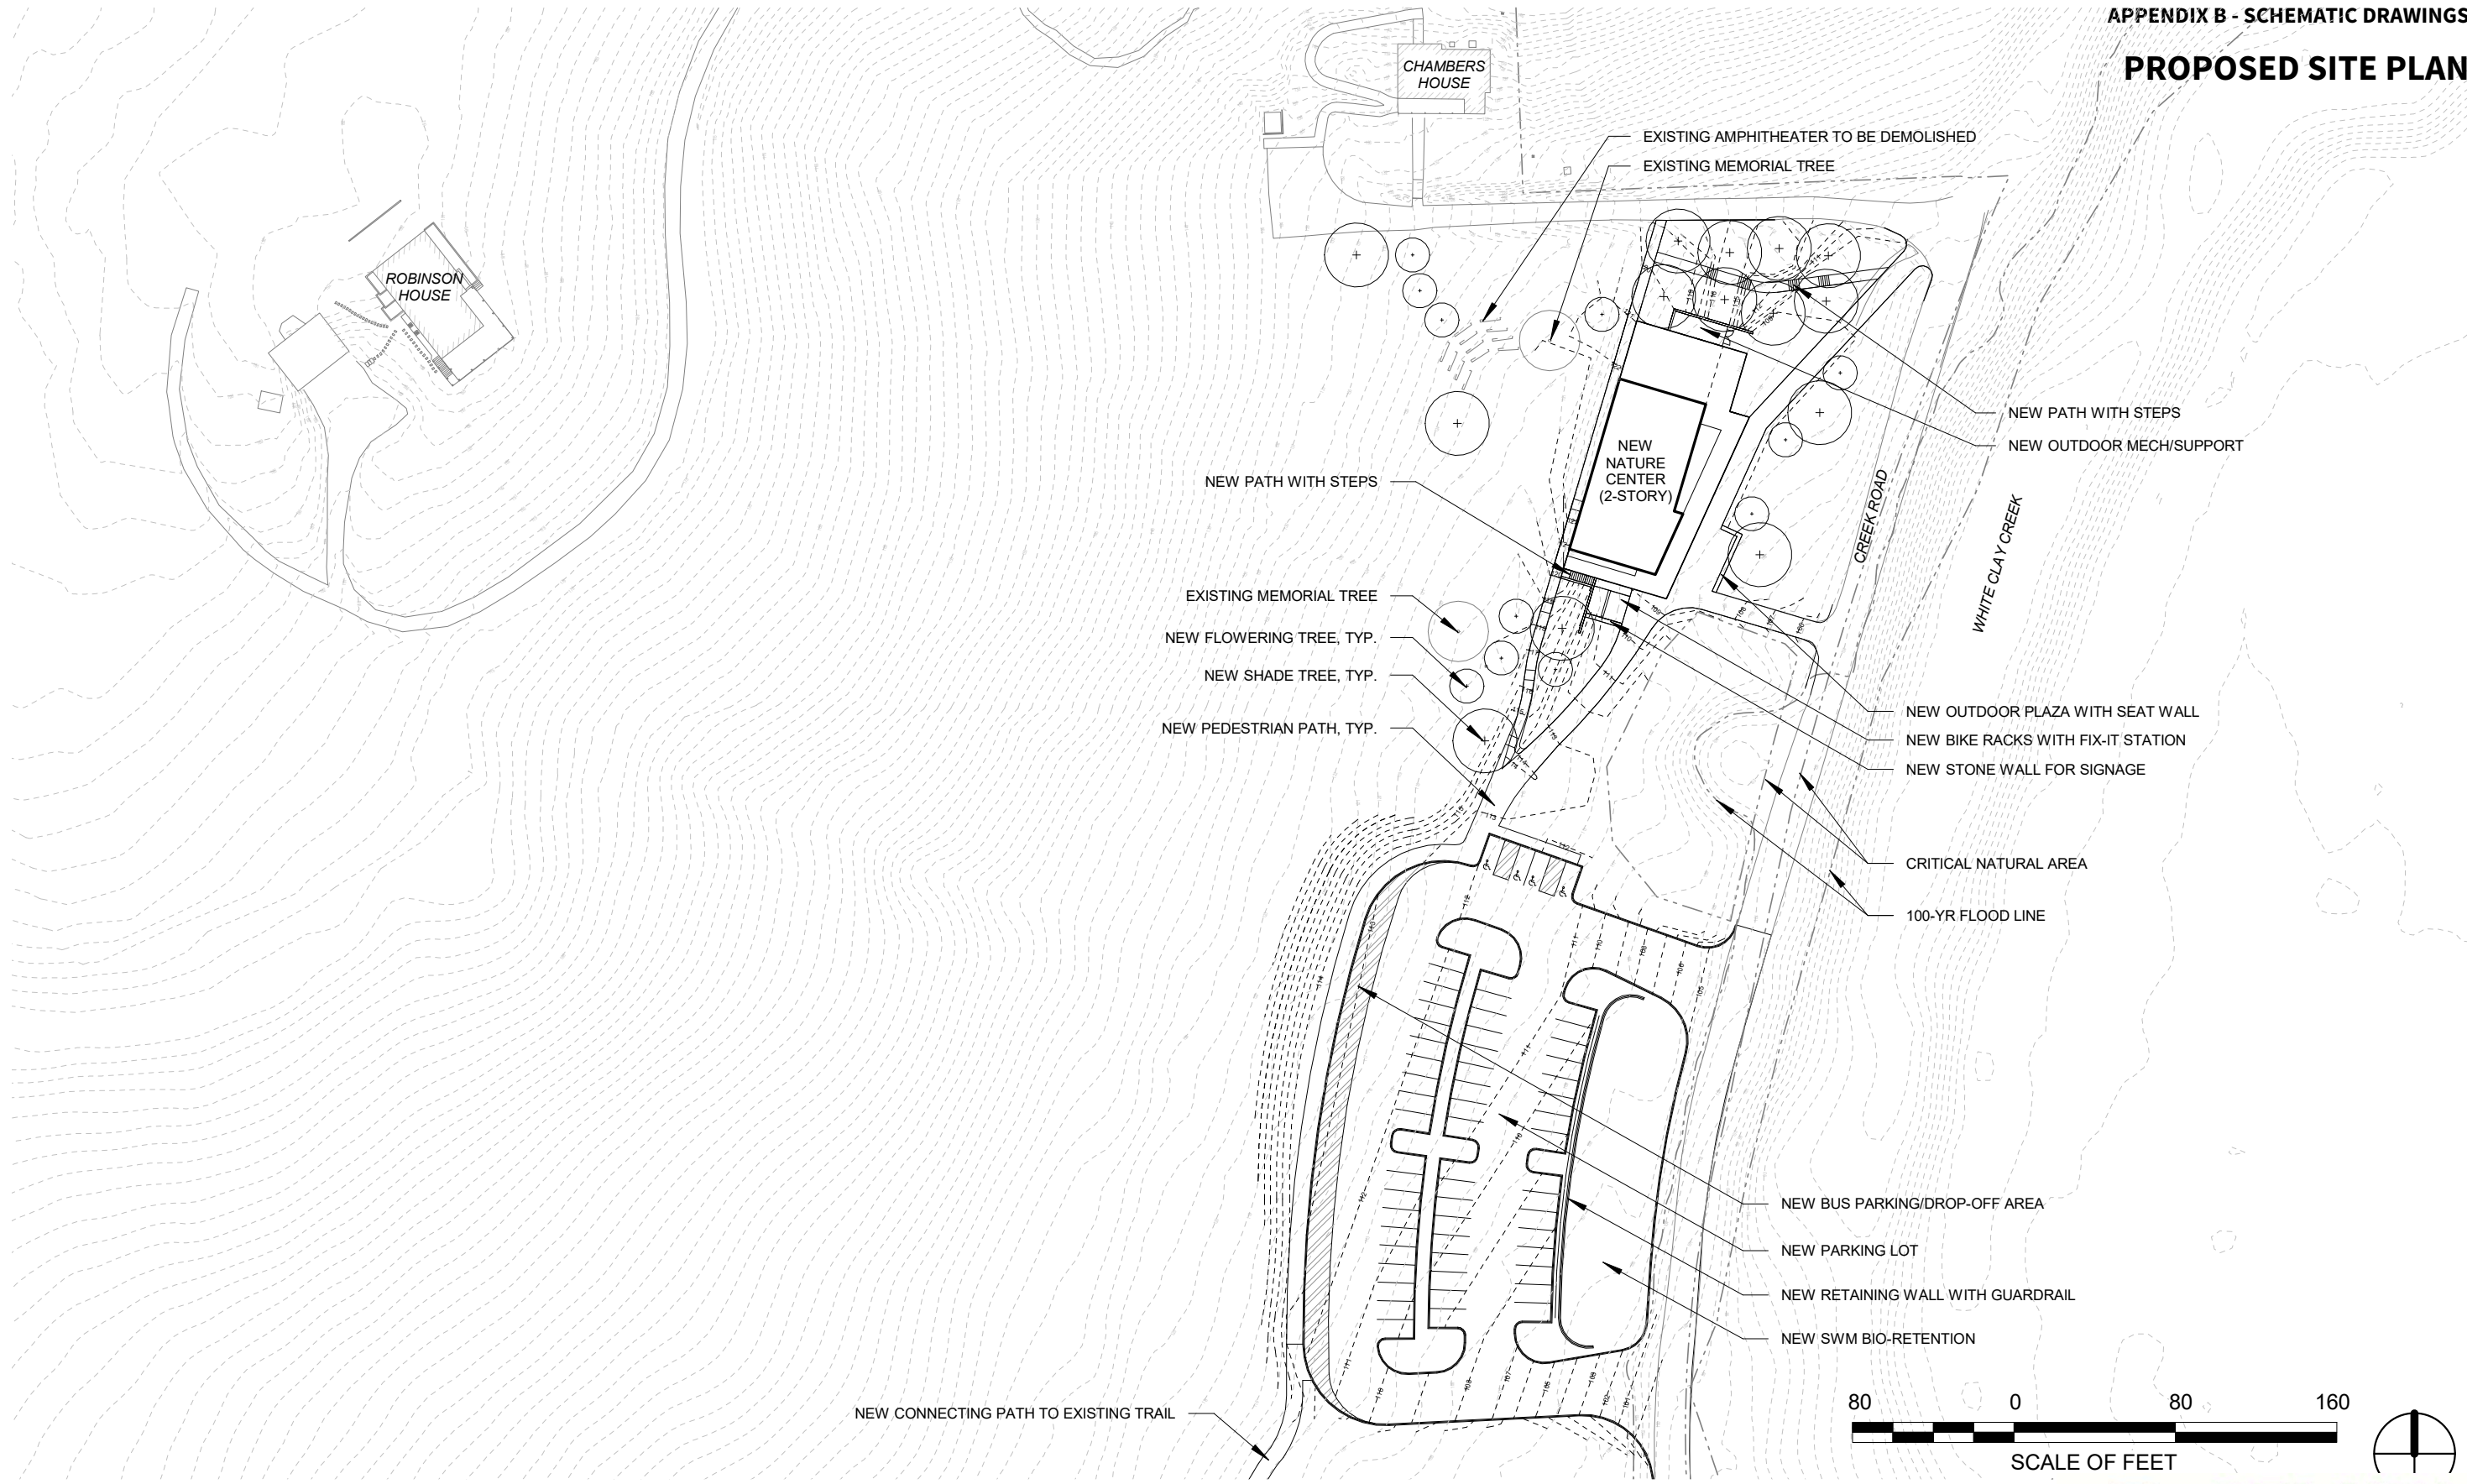

Proposed Nature Center White Clay Creek State Park

**DELAWARE
STATE PARKS**

We want the Nature Center to

DNREC PROJECT VISION

WCCSP Overview Interpretive Framework for Nature Center	
Big Idea: Like the creek itself, White Clay Creek State Park connects, provides, and preserves, drawing communities together.	
Thematic Areas of Nature Center	Subthematic Areas of Nature Center
Connect	
Like the trails, this place connects wildlife, communities, and legacies.	Threads: Creek and green space/bird migration
	Community Ties: Physical connections
	Connected cultural/historical environment
	Connected natural environment
Draw	
Like the birds that are drawn here each spring, this place has something special that attracts us all.	Threads: Creek and green space/bird migration
	Community Ties: Allure of this place
	Recreation
Provide	
Like the open meadows, this place provides livelihood, education, and access to nature.	Threads: Creek and green space/bird migration
	Historic Use of Resources: Industry and Agriculture
	Health
	Education
Preserve	
Like those who protected the stream valley, this place conserves land and water, and preserves the stories of the people who come here.	Threads: Creek and green space/bird migration
	Historic Preservation
	Biodiversity/Habitats

SITE ANALYSIS

**DELAWARE
STATE PARKS**

CAMPSITE SCHEME

**DELAWARE
STATE PARKS**

SITE ZONING: CIRCULATION & OUTDOOR GATHERING

PROPOSED SITE PLAN

DELAWARE STATE PARKS

CONTEXTUAL MATERIALS

**DELAWARE
STATE PARKS**

PROPOSED LOWER FLOOR PLAN

PROPOSED UPPER FLOOR PLAN

AERIAL VIEW

**DELAWARE
STATE PARKS**

AERIAL VIEW

**DELAWARE
STATE PARKS**

ENTRANCE AND OUTDOOR PLAZA