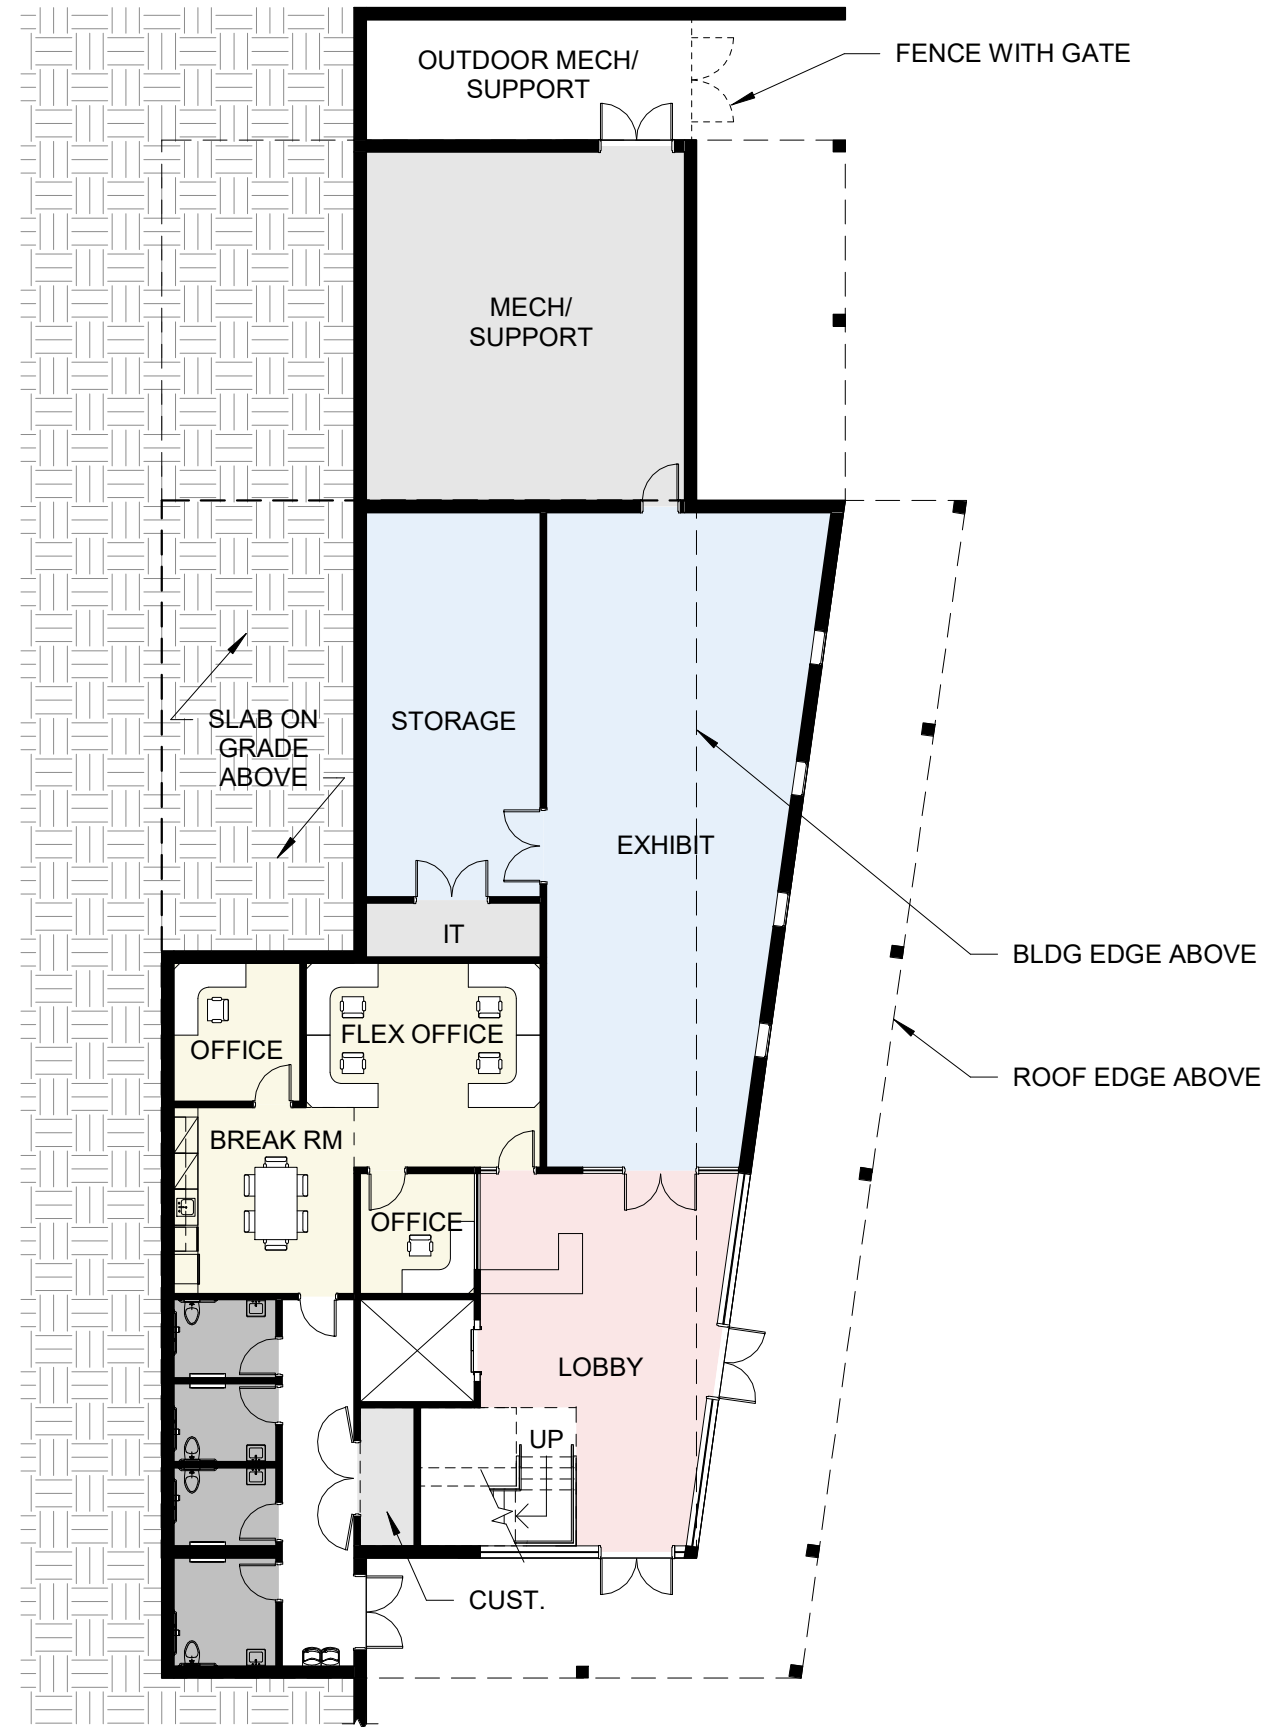

SITE ANALYSIS

**DELAWARE
STATE PARKS**

CAMPSITE SCHEME

**DELAWARE
STATE PARKS**

SITE ZONING: CIRCULATION & OUTDOOR GATHERING

PROPOSED SITE PLAN

DELAWARE STATE PARKS

CONTEXTUAL MATERIALS

**DELAWARE
STATE PARKS**

PROPOSED LOWER FLOOR PLAN

PROPOSED UPPER FLOOR PLAN

AERIAL VIEW

**DELAWARE
STATE PARKS**

AERIAL VIEW

**DELAWARE
STATE PARKS**

ENTRANCE AND OUTDOOR PLAZA