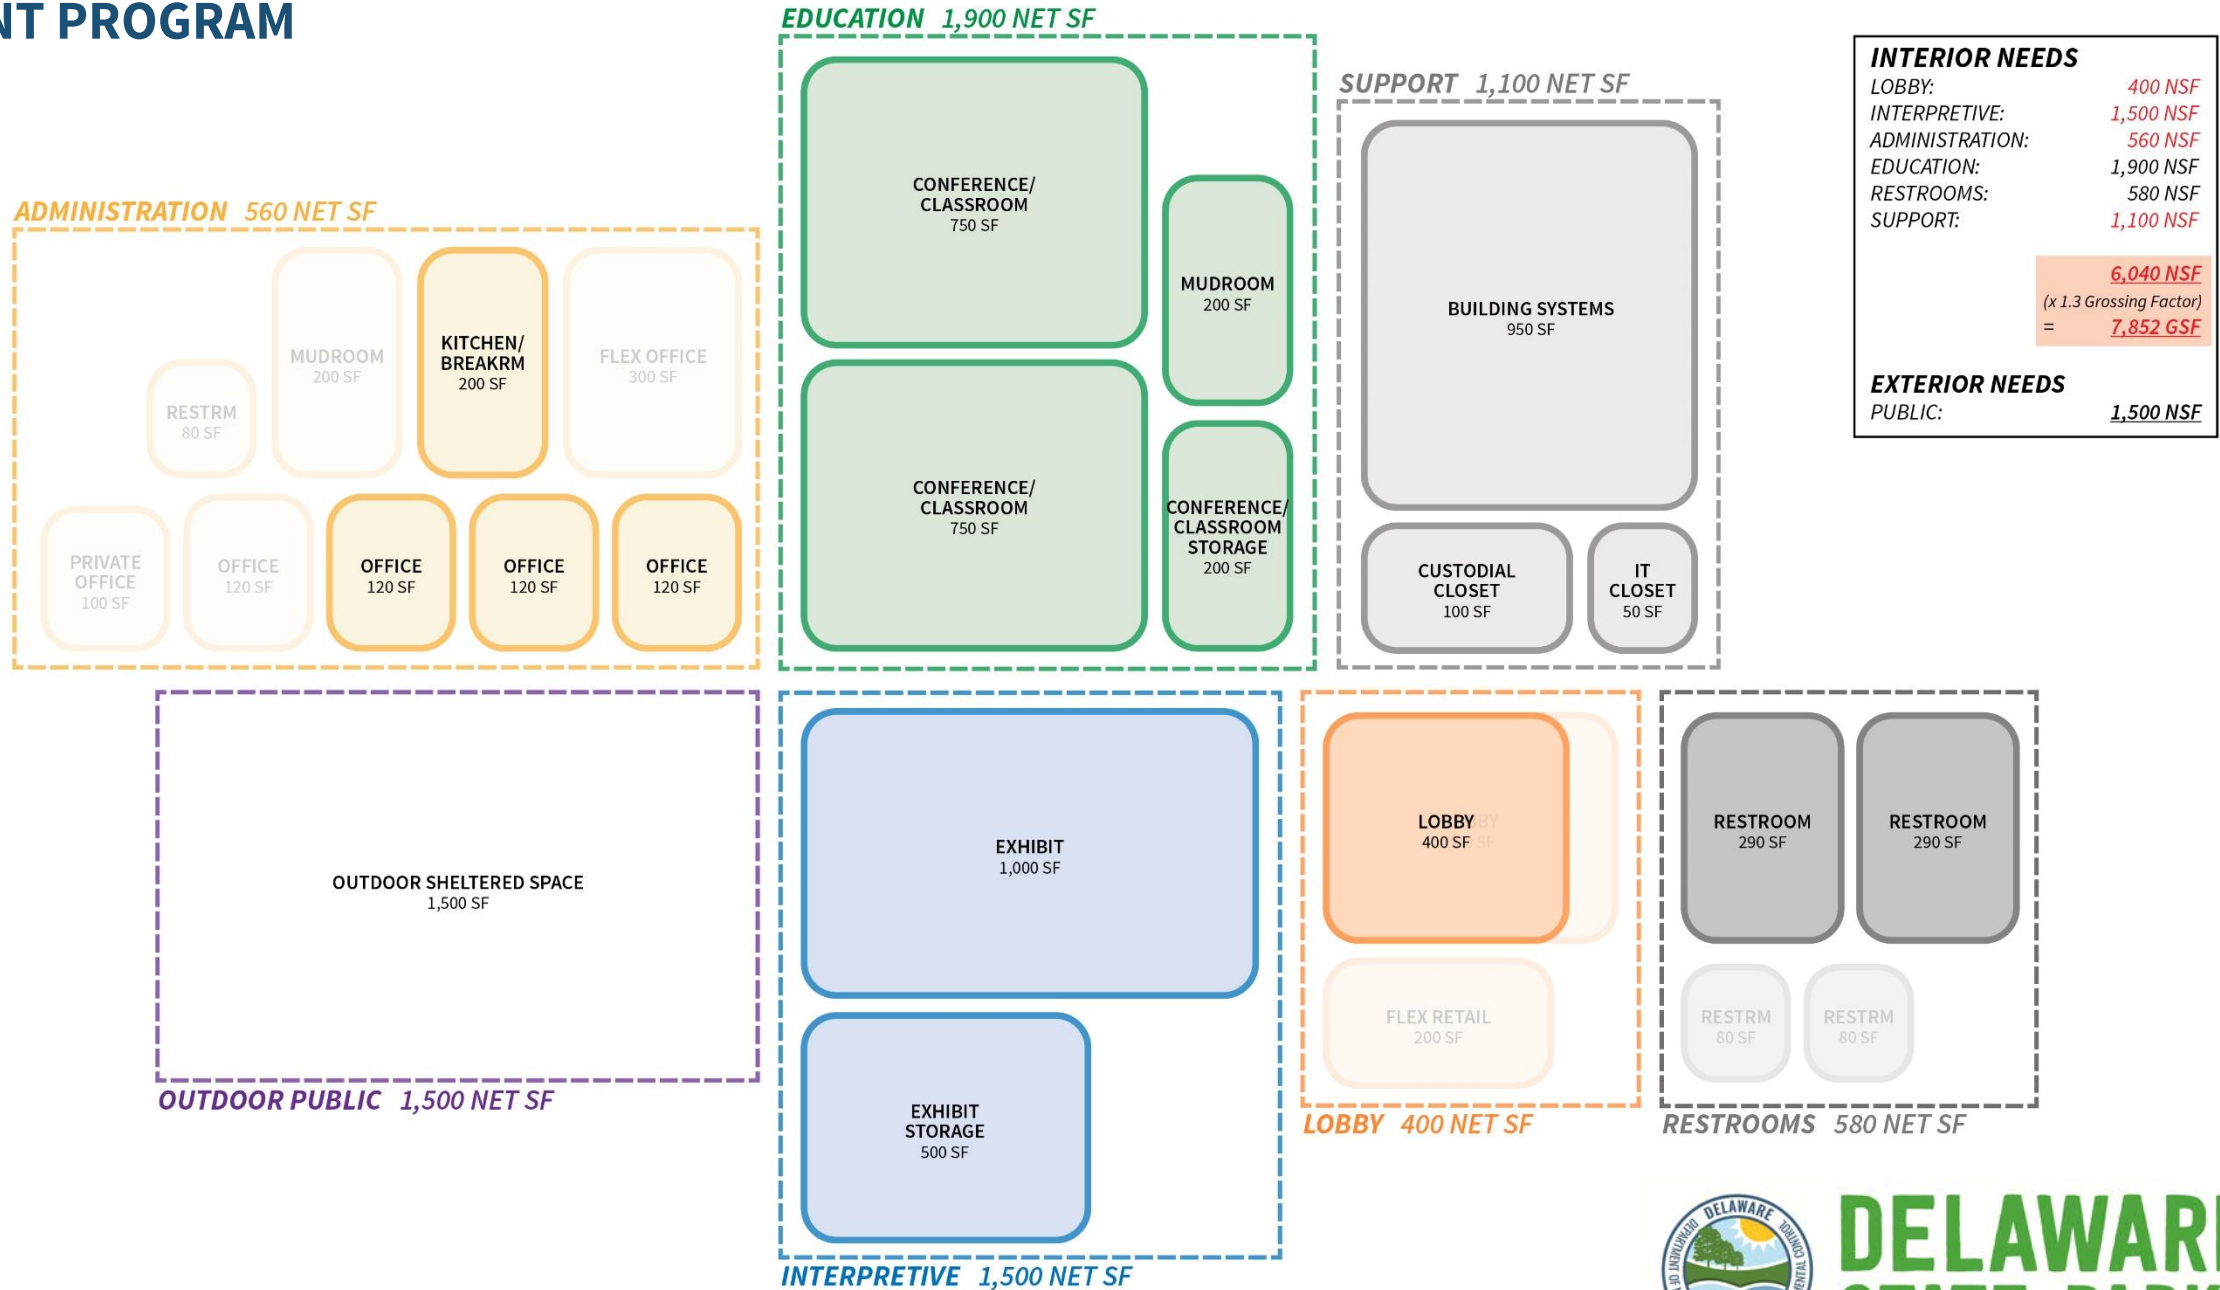

Proposed Nature Center White Clay Creek State Park

**DELAWARE
STATE PARKS**

We want the Nature Center to

DNREC PROJECT VISION

WCCSP Overview Interpretive Framework for Nature Center	
Big Idea: Like the creek itself, White Clay Creek State Park connects, provides, and preserves, drawing communities together.	
Thematic Areas of Nature Center	Subthematic Areas of Nature Center
Connect	
Like the trails, this place connects wildlife, communities, and legacies.	Threads: Creek and green space/bird migration
	Community Ties: Physical connections
	Connected cultural/historical environment
	Connected natural environment
Draw	
Like the birds that are drawn here each spring, this place has something special that attracts us all.	Threads: Creek and green space/bird migration
	Community Ties: Allure of this place
	Recreation
Provide	
Like the open meadows, this place provides livelihood, education, and access to nature.	Threads: Creek and green space/bird migration
	Historic Use of Resources: Industry and Agriculture
	Health
	Education
Preserve	
Like those who protected the stream valley, this place conserves land and water, and preserves the stories of the people who come here.	Threads: Creek and green space/bird migration
	Historic Preservation
	Biodiversity/Habitats

DELAWARE STATE PARKS

CURRENT PROGRAM

DELAWARE STATE PARKS

DELAWARE STATE PARKS

SITE LOCATIONS

**DELAWARE
STATE PARKS**

SITE LOCATIONS

**DELAWARE
STATE PARKS**

SITE ANALYSIS

**DELAWARE
STATE PARKS**

CAMPSITE SCHEME

**DELAWARE
STATE PARKS**

SITE ZONING: CIRCULATION & OUTDOOR GATHERING

PROPOSED SITE PLAN

DELAWARE STATE PARKS

CONTEXTUAL MATERIALS

**DELAWARE
STATE PARKS**

PROPOSED LOWER FLOOR PLAN

PROPOSED UPPER FLOOR PLAN

AERIAL VIEW

**DELAWARE
STATE PARKS**

AERIAL VIEW

**DELAWARE
STATE PARKS**

ENTRANCE AND OUTDOOR PLAZA