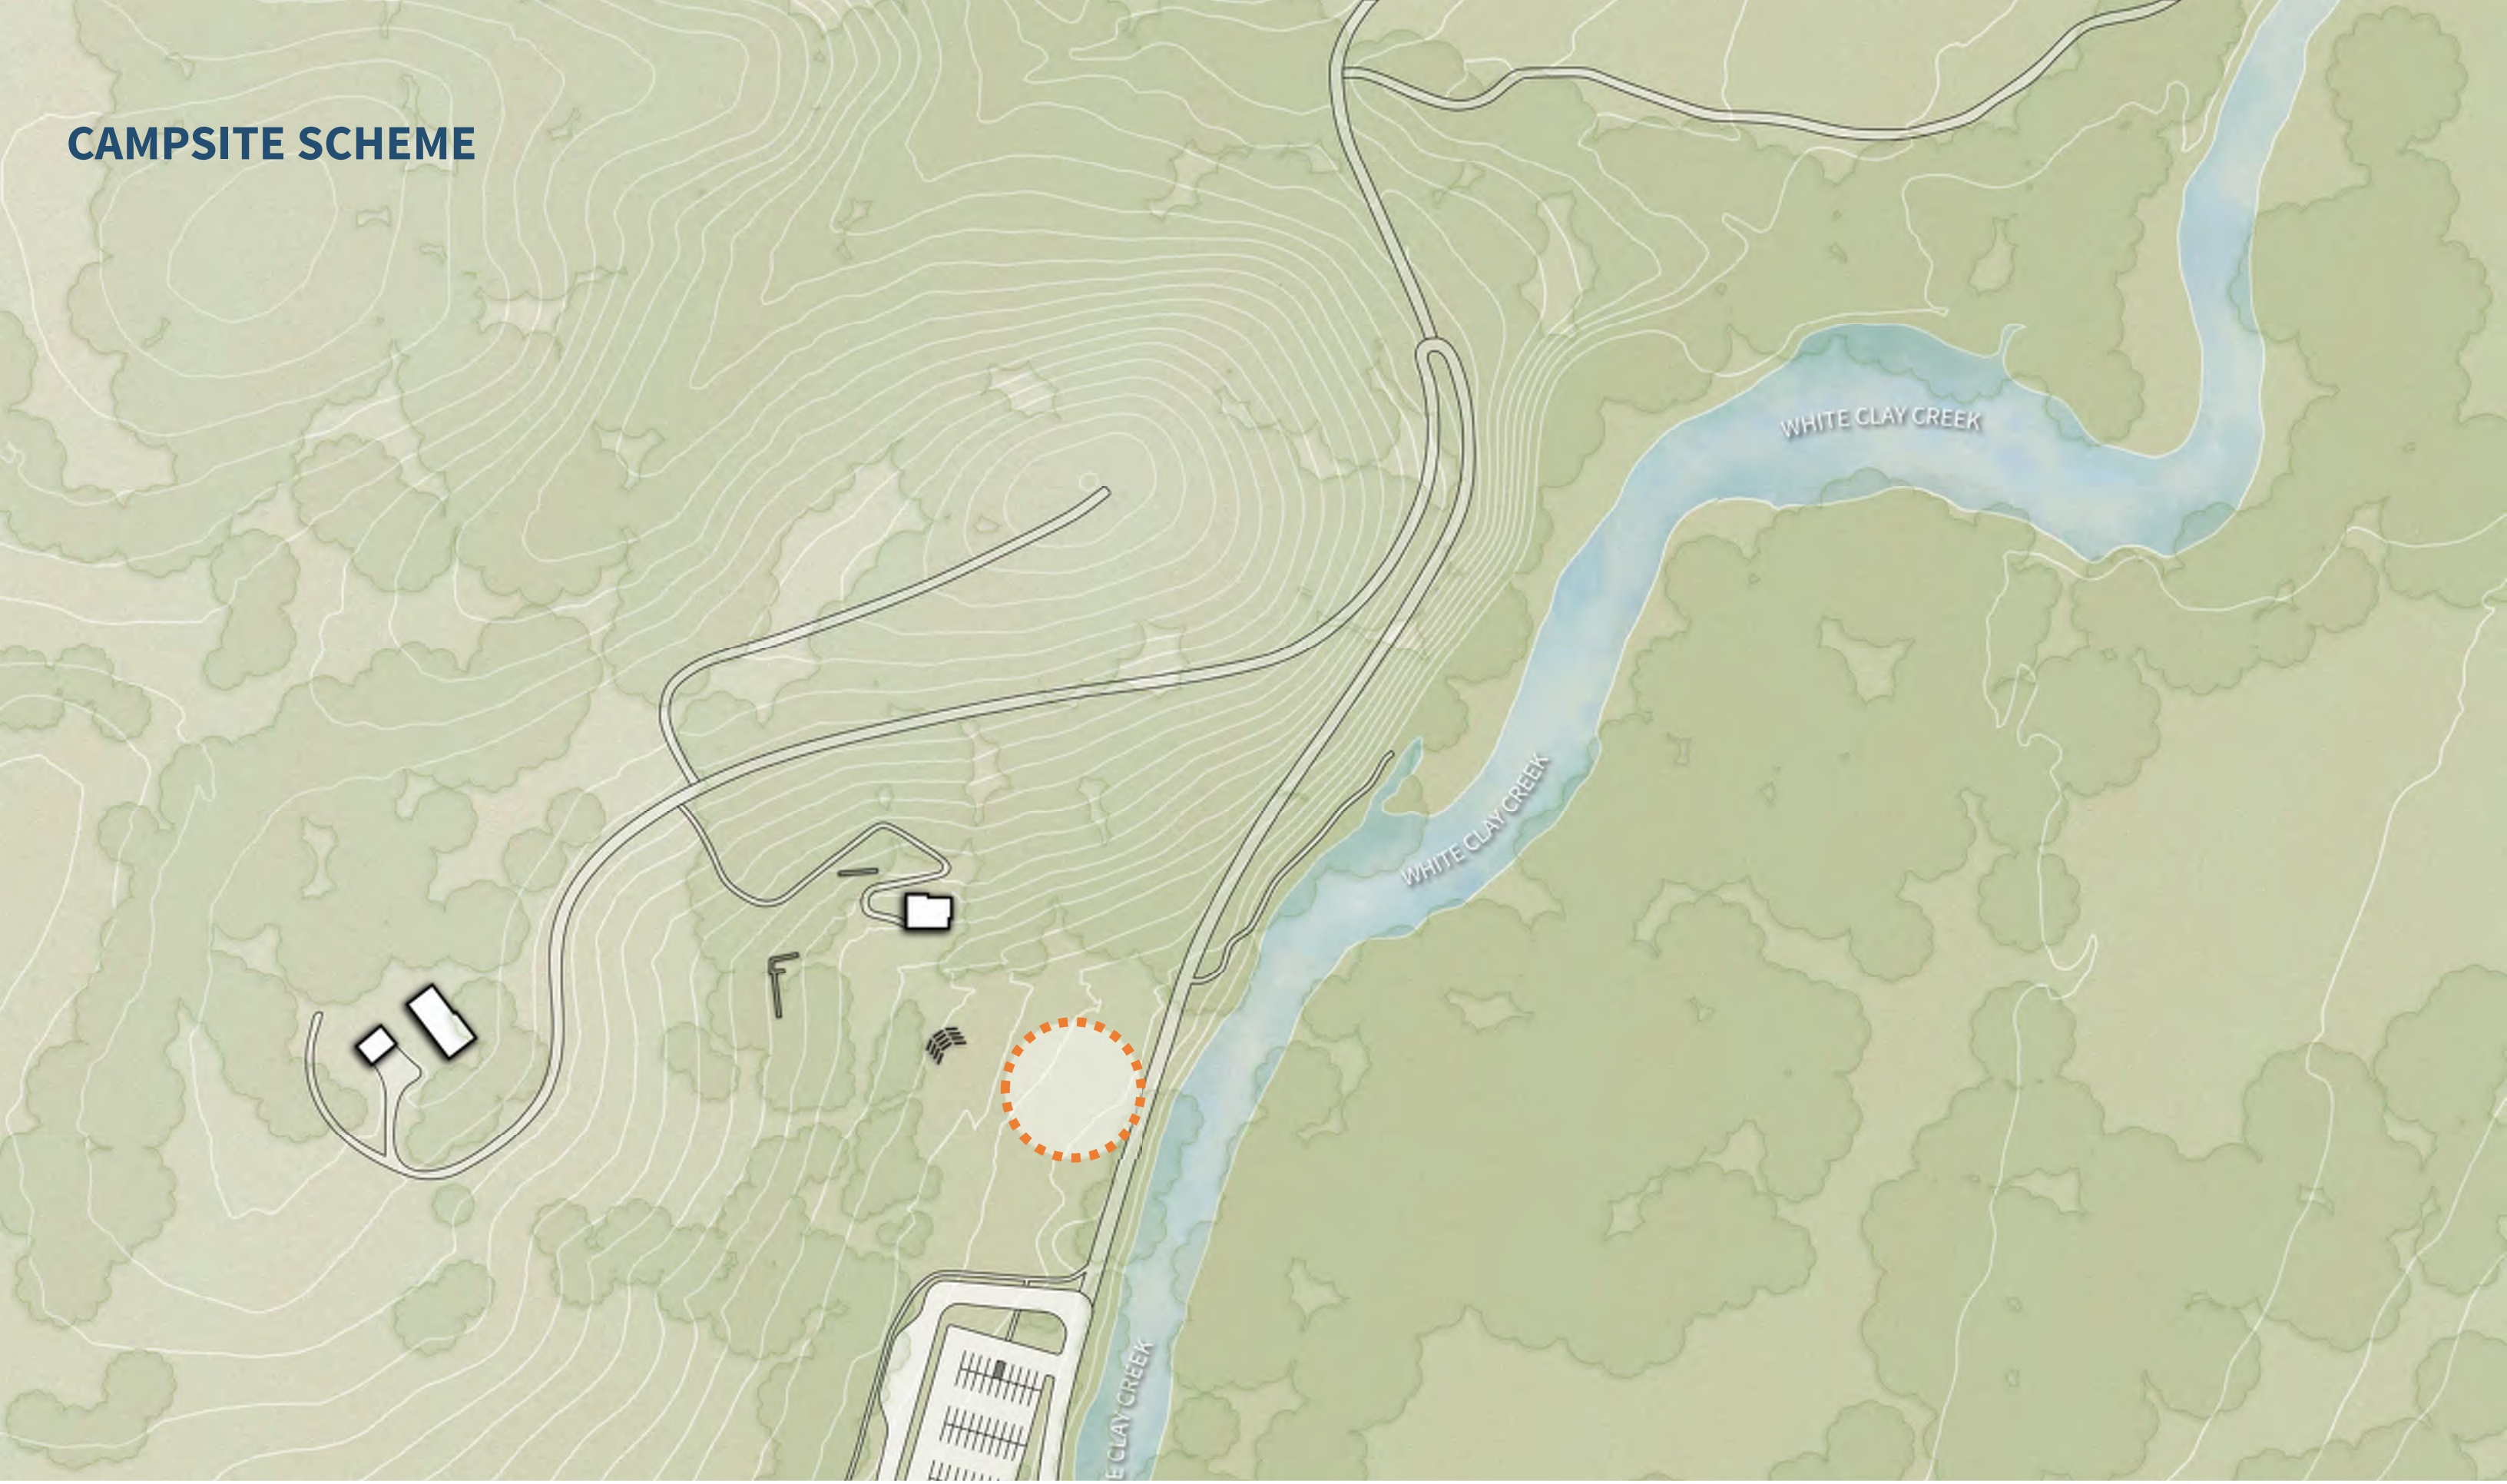

Proposed Nature Center White Clay Creek State Park

**DELAWARE
STATE PARKS**

We want the Nature Center to

DNREC PROJECT VISION

WCCSP Overview Interpretive Framework for Nature Center	
Big Idea: Like the creek itself, White Clay Creek State Park connects, provides, and preserves, drawing communities together.	
Thematic Areas of Nature Center	Subthematic Areas of Nature Center
Connect	
Like the trails, this place connects wildlife, communities, and legacies.	Threads: Creek and green space/bird migration
	Community Ties: Physical connections
	Connected cultural/historical environment
	Connected natural environment
Draw	
Like the birds that are drawn here each spring, this place has something special that attracts us all.	Threads: Creek and green space/bird migration
	Community Ties: Allure of this place
	Recreation
Provide	
Like the open meadows, this place provides livelihood, education, and access to nature.	Threads: Creek and green space/bird migration
	Historic Use of Resources: Industry and Agriculture
	Health
	Education
Preserve	
Like those who protected the stream valley, this place conserves land and water, and preserves the stories of the people who come here.	Threads: Creek and green space/bird migration
	Historic Preservation
	Biodiversity/Habitats

DELAWARE STATE PARKS

CURRENT PROGRAM

DELAWARE STATE PARKS

DELAWARE STATE PARKS

SITE LOCATIONS

**DELAWARE
STATE PARKS**

SITE LOCATIONS

**DELAWARE
STATE PARKS**

SITE ANALYSIS

**DELAWARE
STATE PARKS**

CAMPSITE SCHEME

**DELAWARE
STATE PARKS**

SITE ZONING: CIRCULATION & OUTDOOR GATHERING

PROPOSED SITE PLAN

DELAWARE STATE PARKS

CONTEXTUAL MATERIALS

**DELAWARE
STATE PARKS**

PROPOSED LOWER FLOOR PLAN

PROPOSED UPPER FLOOR PLAN

AERIAL VIEW

**DELAWARE
STATE PARKS**

AERIAL VIEW

**DELAWARE
STATE PARKS**

ENTRANCE AND OUTDOOR PLAZA