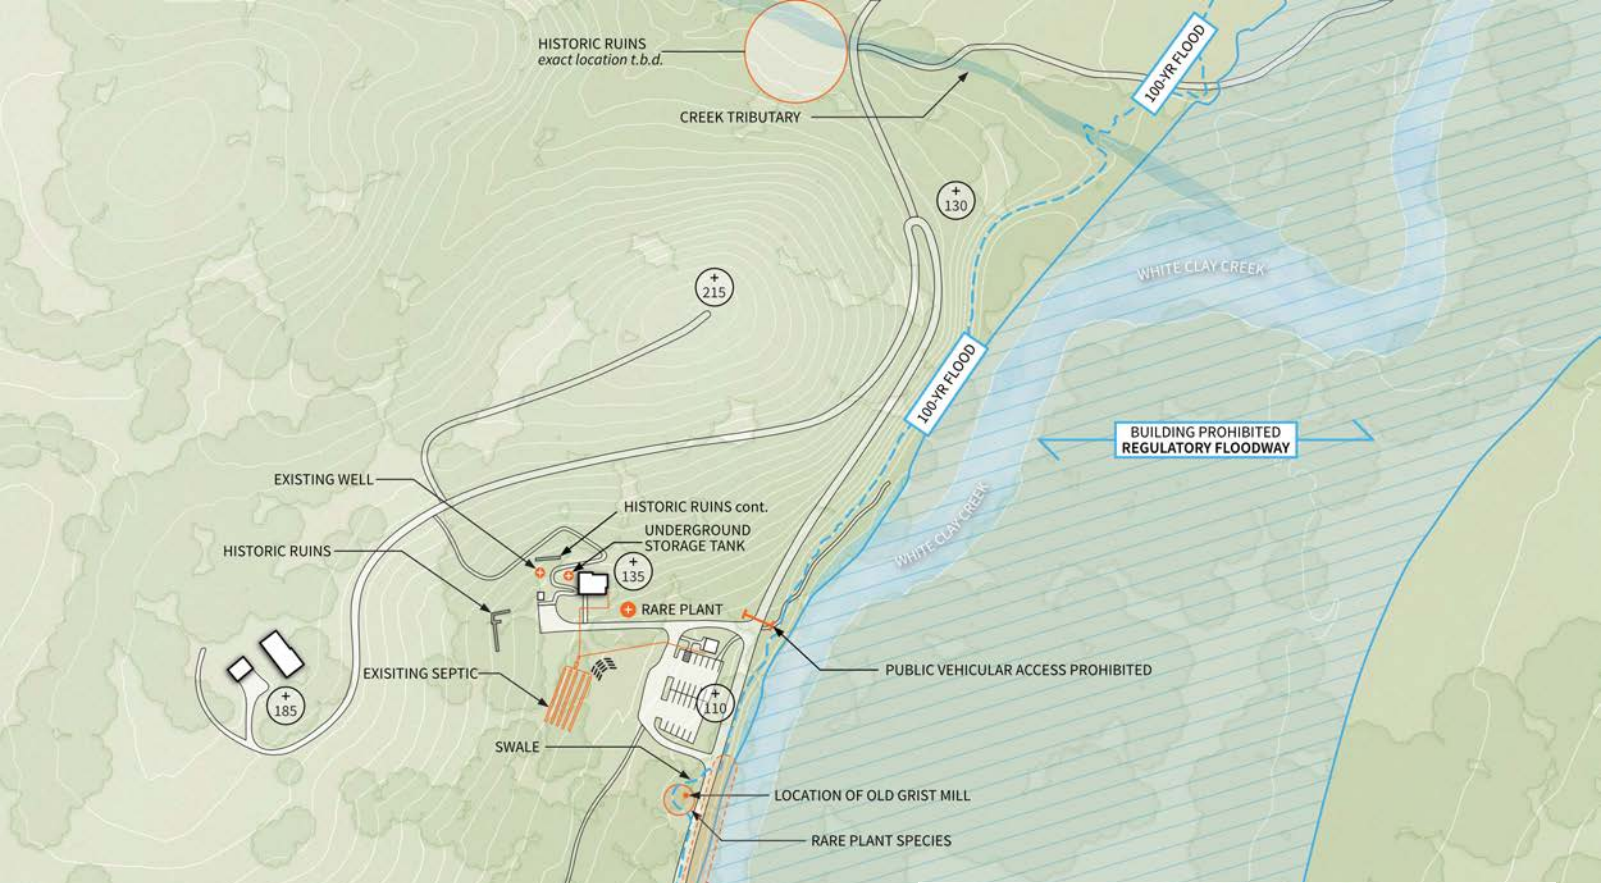

Proposed Nature Center White Clay Creek State Park

**DELAWARE
STATE PARKS**

We want the Nature Center to

DNREC PROJECT VISION

WCCSP Overview Interpretive Framework for Nature Center	
Big Idea: Like the creek itself, White Clay Creek State Park connects, provides, and preserves, drawing communities together.	
Thematic Areas of Nature Center	Subthematic Areas of Nature Center
Connect	
Like the trails, this place connects wildlife, communities, and legacies.	Threads: Creek and green space/bird migration
	Community Ties: Physical connections
	Connected cultural/historical environment
	Connected natural environment
Draw	
Like the birds that are drawn here each spring, this place has something special that attracts us all.	Threads: Creek and green space/bird migration
	Community Ties: Allure of this place
	Recreation
Provide	
Like the open meadows, this place provides livelihood, education, and access to nature.	Threads: Creek and green space/bird migration
	Historic Use of Resources: Industry and Agriculture
	Health
	Education
Preserve	
Like those who protected the stream valley, this place conserves land and water, and preserves the stories of the people who come here.	Threads: Creek and green space/bird migration
	Historic Preservation
	Biodiversity/Habitats

DELAWARE STATE PARKS

CURRENT PROGRAM

DELAWARE STATE PARKS

DELAWARE STATE PARKS

SITE LOCATIONS

**DELAWARE
STATE PARKS**

SITE LOCATIONS

**DELAWARE
STATE PARKS**

SITE ANALYSIS

**DELAWARE
STATE PARKS**

CAMPSITE SCHEME

**DELAWARE
STATE PARKS**

SITE ZONING: CIRCULATION & OUTDOOR GATHERING

PROPOSED SITE PLAN

DELAWARE STATE PARKS

CONTEXTUAL MATERIALS

**DELAWARE
STATE PARKS**

PROPOSED LOWER FLOOR PLAN

PROPOSED UPPER FLOOR PLAN

AERIAL VIEW

**DELAWARE
STATE PARKS**

AERIAL VIEW

**DELAWARE
STATE PARKS**

ENTRANCE AND OUTDOOR PLAZA