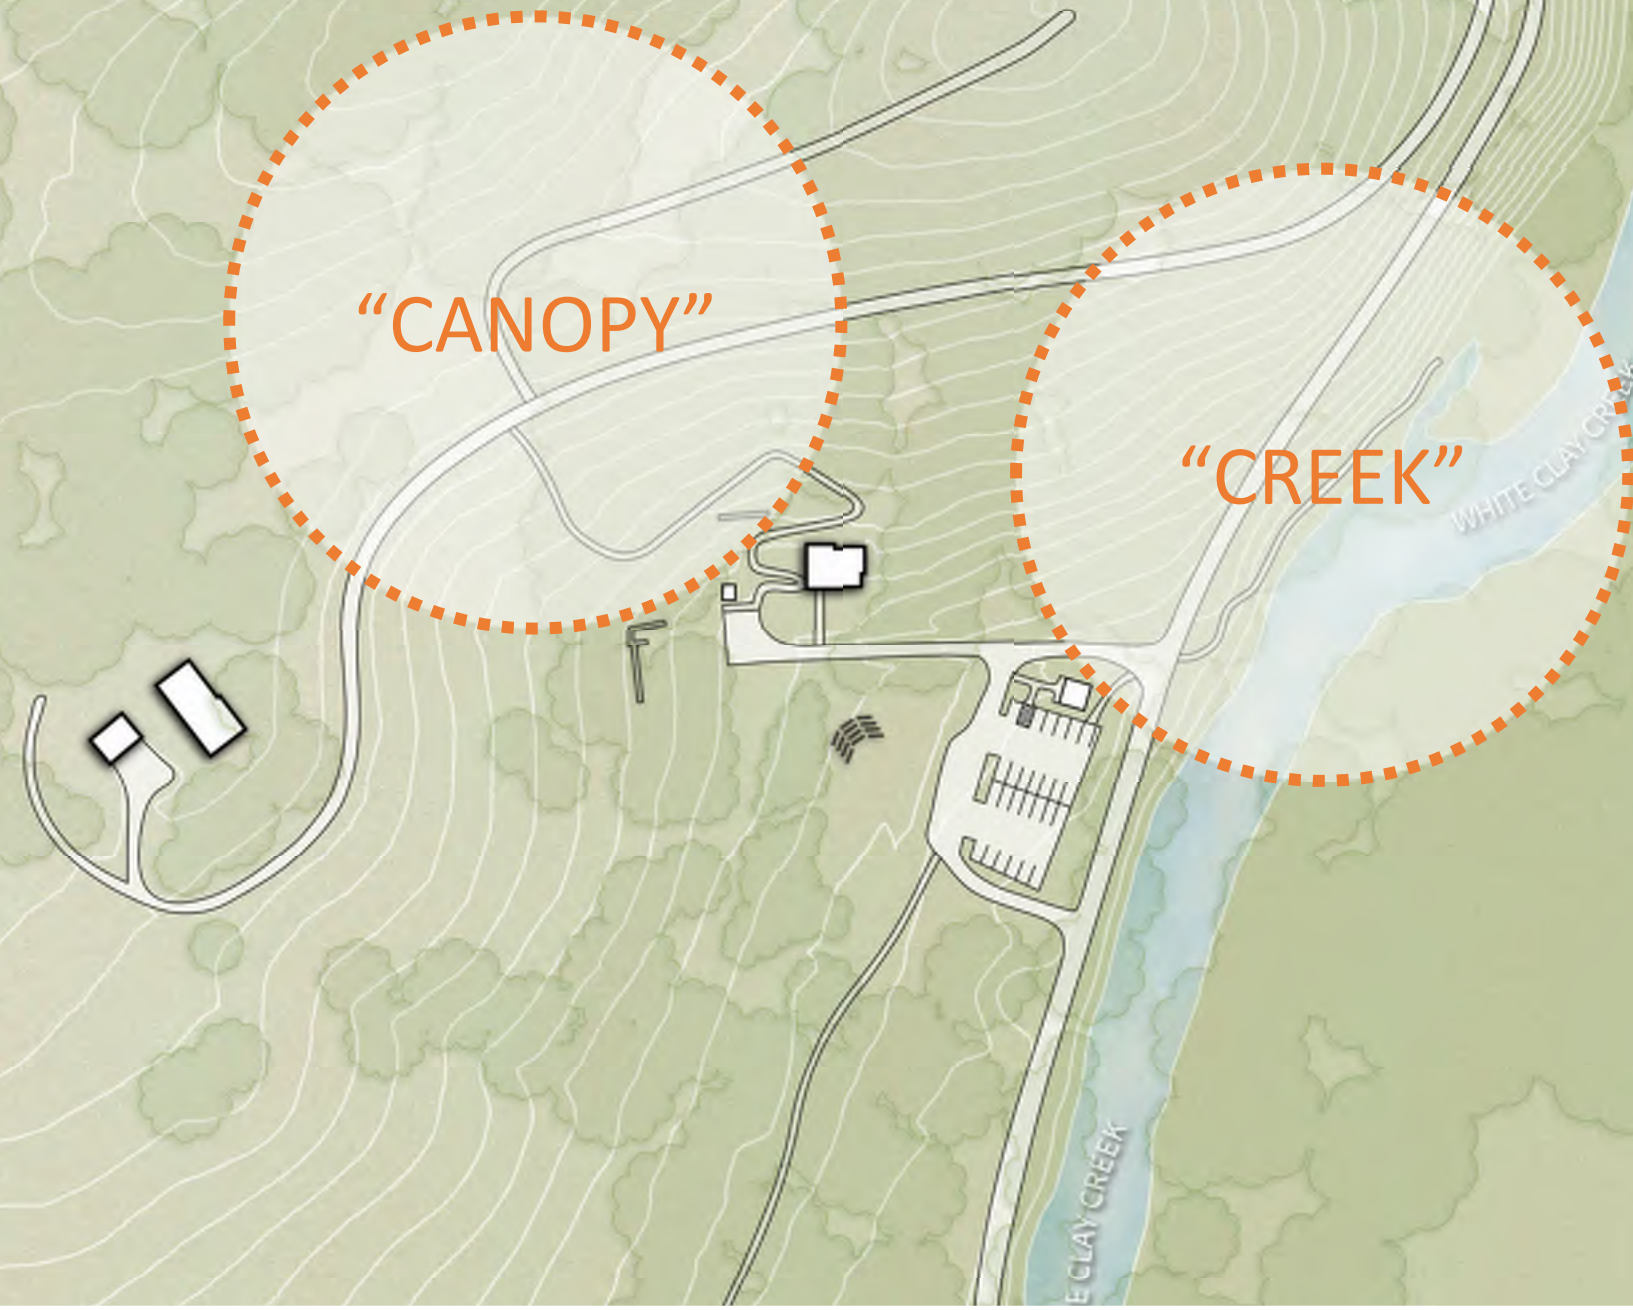

Proposed Nature Center White Clay Creek State Park

**DELAWARE
STATE PARKS**

We want the Nature Center to

DNREC PROJECT VISION

WCCSP Overview Interpretive Framework for Nature Center	
Big Idea: Like the creek itself, White Clay Creek State Park connects, provides, and preserves, drawing communities together.	
Thematic Areas of Nature Center	Subthematic Areas of Nature Center
Connect	
Like the trails, this place connects wildlife, communities, and legacies.	Threads: Creek and green space/bird migration
	Community Ties: Physical connections
	Connected cultural/historical environment
	Connected natural environment
Draw	
Like the birds that are drawn here each spring, this place has something special that attracts us all.	Threads: Creek and green space/bird migration
	Community Ties: Allure of this place
	Recreation
Provide	
Like the open meadows, this place provides livelihood, education, and access to nature.	Threads: Creek and green space/bird migration
	Historic Use of Resources: Industry and Agriculture
	Health
	Education
Preserve	
Like those who protected the stream valley, this place conserves land and water, and preserves the stories of the people who come here.	Threads: Creek and green space/bird migration
	Historic Preservation
	Biodiversity/Habitats

DELAWARE STATE PARKS

CURRENT PROGRAM

DELAWARE STATE PARKS

DELAWARE STATE PARKS

SITE LOCATIONS

**DELAWARE
STATE PARKS**

SITE LOCATIONS

**DELAWARE
STATE PARKS**

SITE ANALYSIS

**DELAWARE
STATE PARKS**

CAMPSITE SCHEME

**DELAWARE
STATE PARKS**

SITE ZONING: CIRCULATION & OUTDOOR GATHERING

PROPOSED SITE PLAN

DELAWARE STATE PARKS

CONTEXTUAL MATERIALS

**DELAWARE
STATE PARKS**

PROPOSED LOWER FLOOR PLAN

PROPOSED UPPER FLOOR PLAN

AERIAL VIEW

**DELAWARE
STATE PARKS**

AERIAL VIEW

**DELAWARE
STATE PARKS**

ENTRANCE AND OUTDOOR PLAZA