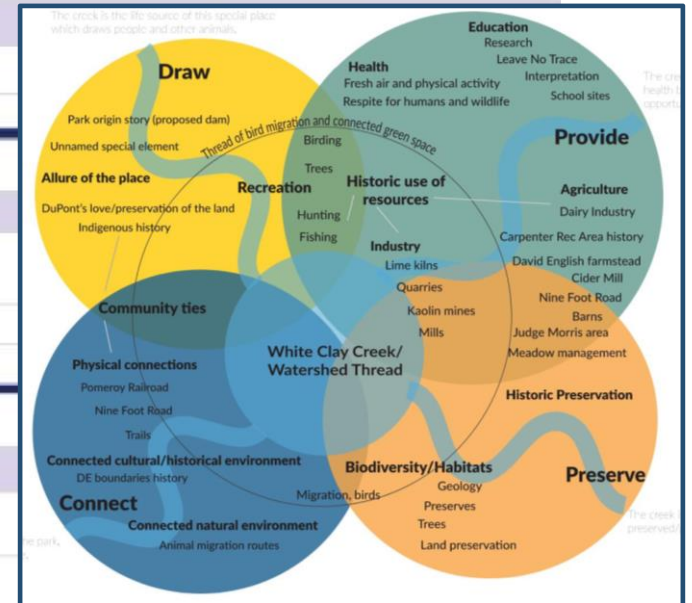

Proposed Nature Center White Clay Creek State Park

**DELAWARE
STATE PARKS**

We want the Nature Center to

DNREC PROJECT VISION

WCCSP Overview Interpretive Framework for Nature Center	
Big Idea: Like the creek itself, White Clay Creek State Park connects, provides, and preserves, drawing communities together.	
Thematic Areas of Nature Center	Subthematic Areas of Nature Center
Connect	
Like the trails, this place connects wildlife, communities, and legacies.	Threads: Creek and green space/bird migration
	Community Ties: Physical connections
	Connected cultural/historical environment
	Connected natural environment
Draw	
Like the birds that are drawn here each spring, this place has something special that attracts us all.	Threads: Creek and green space/bird migration
	Community Ties: Allure of this place
	Recreation
Provide	
Like the open meadows, this place provides livelihood, education, and access to nature.	Threads: Creek and green space/bird migration
	Historic Use of Resources: Industry and Agriculture
	Health
	Education
Preserve	
Like those who protected the stream valley, this place conserves land and water, and preserves the stories of the people who come here.	Threads: Creek and green space/bird migration
	Historic Preservation
	Biodiversity/Habitats